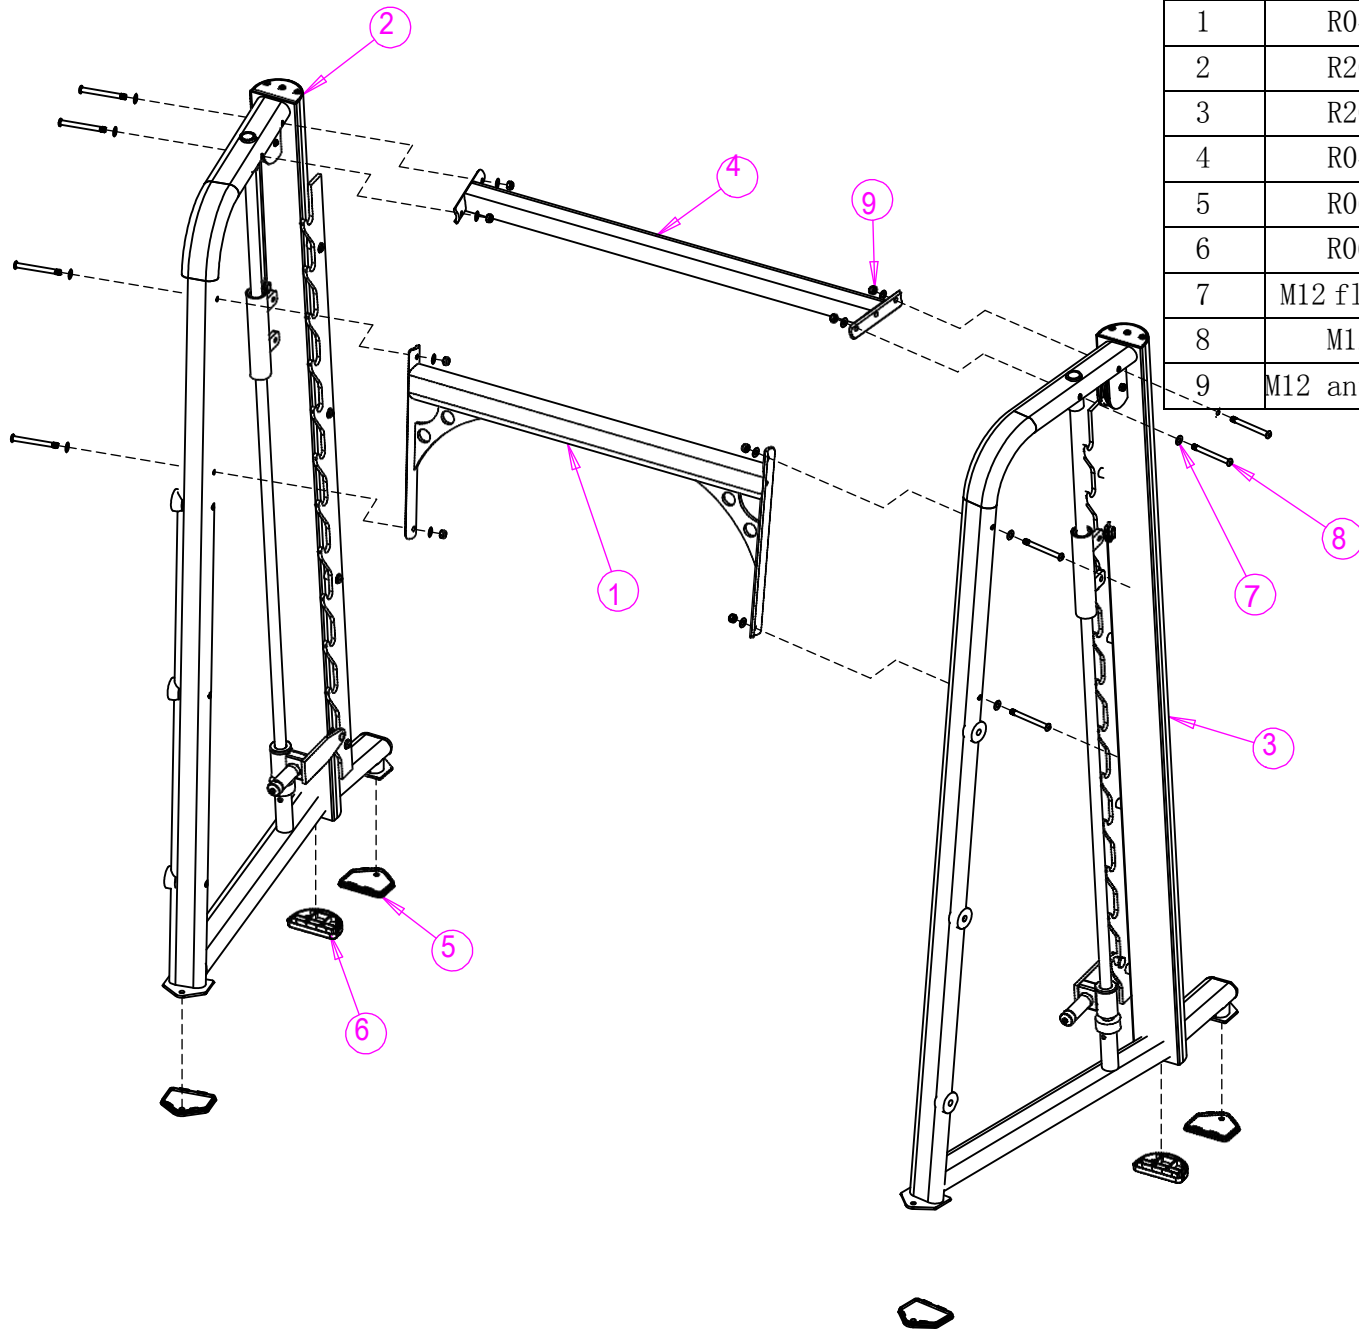

# FM-1009 Smith Machine Installation Instruction

NO.	CODE	NAME	QUANTITY
1	R04-5635	Connection frame	1
2	R20-1105	Side frame	1
3	R20-1106	Side frame	1
4	R04-5629	Support frame	1
5	R06-1046	50X100 Square Pad	4
6	R06-1058	D-Foot	2
7	M12 flat washer	M12 flat washer	16
8	M12X125	Cup head M12X125	8
9	M12 anti-loose nut	M12 anti-loose nut	8

NO.	CODE	NAME	QUANTITY
1	Step 1	Step 1	
2	R20-1104	Smith Bar	1
3	M12 Flat	M12 Flat	8
4	M12X40	Cup HeadM12X40	4
5	M12 anti-loose nut	M12 anti-loose nut	4

NO.	CODE	NAME	QUANTITY
1	Step 2		
2	R04-1164	200 Bar Set	6
3	R21-1004	Lable	6
4	M16X140	M16X140	6
5	M16 Washer	M16 Washer	6
6	M16 Spring Washer	M16 Spring Washer	6
7	R06-1186	Bar Set Circle	6