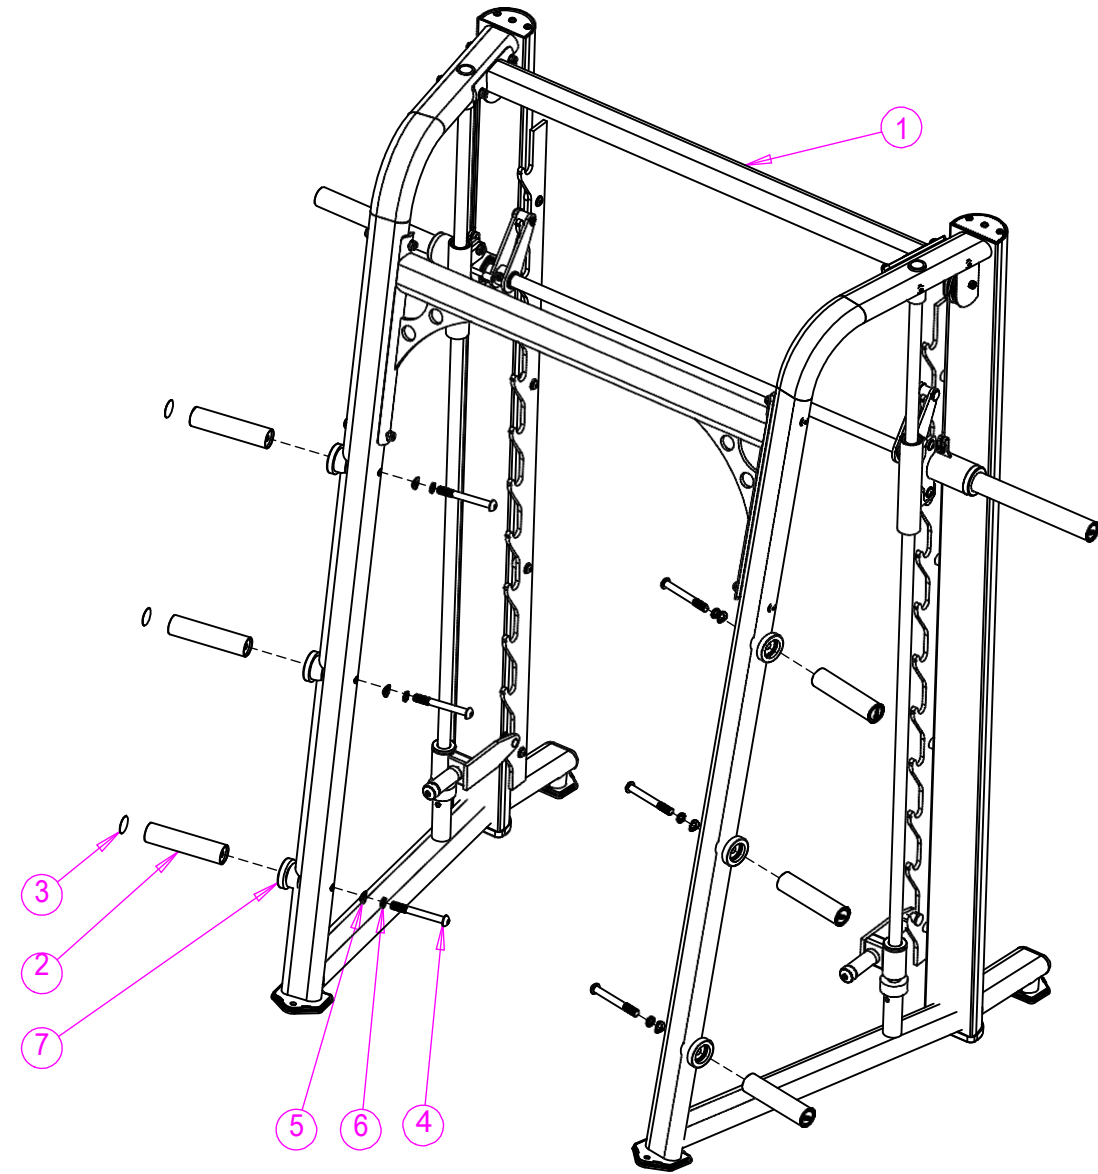

# FM-1009 Smith Machine Installation Instruction

NO.	CODE	NAME	QUANTITY
1	R04-5635	Connection frame	1
2	R20-1105	Side frame	1
3	R20-1106	Side frame	1
4	R04-5629	Support frame	1
5	R06-1046	50X100 Square Pad	4
6	R06-1058	D-Foot	2
7	M12 flat washer	M12 flat washer	16
8	M12X125	Cup head M12X125	8
9	M12 anti-loose nut	M12 anti-loose nut	8

NO.	CODE	NAME	QUANTITY
1	Step 1	Step 1	
2	R20-1104	Smith Bar	1
3	M12 Flat	M12 Flat	8
4	M12X40	Cup HeadM12X40	4
5	M12 anti-loose nut	M12 anti-loose nut	4

NO.	CODE	NAME	QUANTITY
1	Step 2		
2	R04-1164	200 Bar Set	6
3	R21-1004	Lable	6
4	M16X140	M16X140	6
5	M16 Washer	M16 Washer	6
6	M16 Spring Washer	M16 Spring Washer	6
7	R06-1186	Bar Set Circle	6