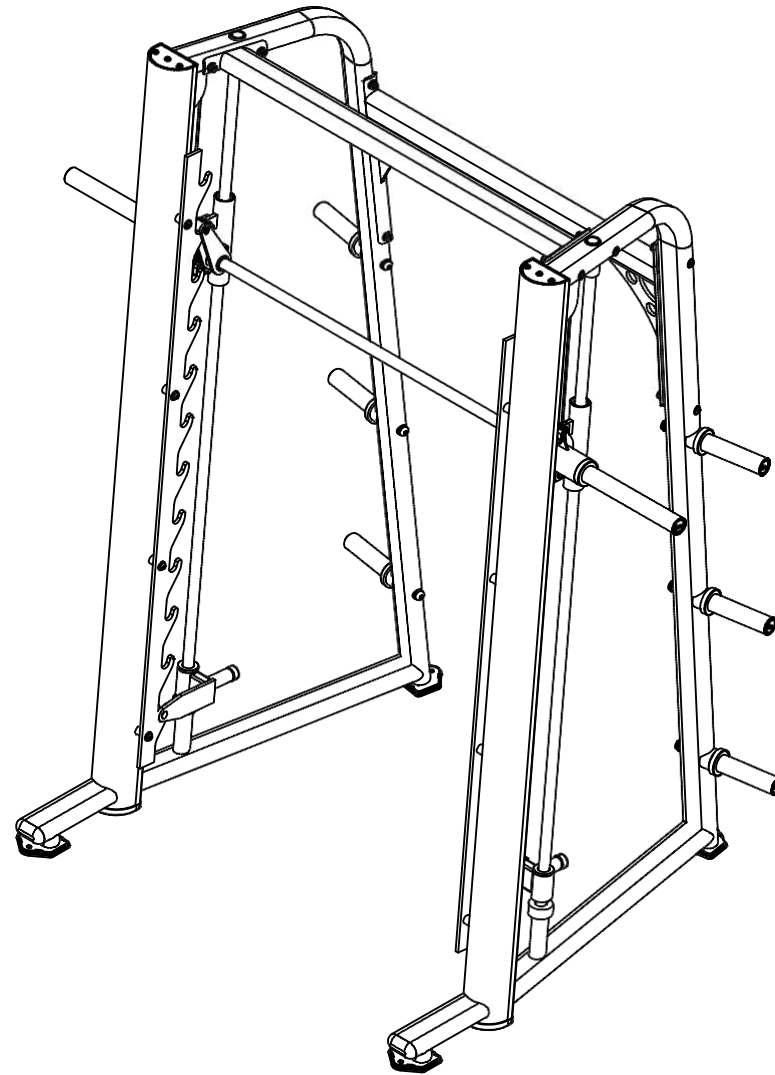

# FM-1009 Smith Machine Installation Instruction

NO.	CODE	NAME	QUANTITY
1	R04-5635	Connection frame	1
2	R20-1105	Side frame	1
3	R20-1106	Side frame	1
4	R04-5629	Support frame	1
5	R06-1046	50X100 Square Pad	4
6	R06-1058	D-Foot	2
7	M12 flat washer	M12 flat washer	16
8	M12X125	Cup head M12X125	8
9	M12 anti-loose nut	M12 anti-loose nut	8

NO.	CODE	NAME	QUANTITY
1	Step 1	Step 1	
2	R20-1104	Smith Bar	1
3	M12 Flat	M12 Flat	8
4	M12X40	Cup HeadM12X40	4
5	M12 anti-loose nut	M12 anti-loose nut	4

NO.	CODE	NAME	QUANTITY
1	Step 2		
2	R04-1164	200 Bar Set	6
3	R21-1004	Lable	6
4	M16X140	M16X140	6
5	M16 Washer	M16 Washer	6
6	M16 Spring Washer	M16 Spring Washer	6
7	R06-1186	Bar Set Circle	6