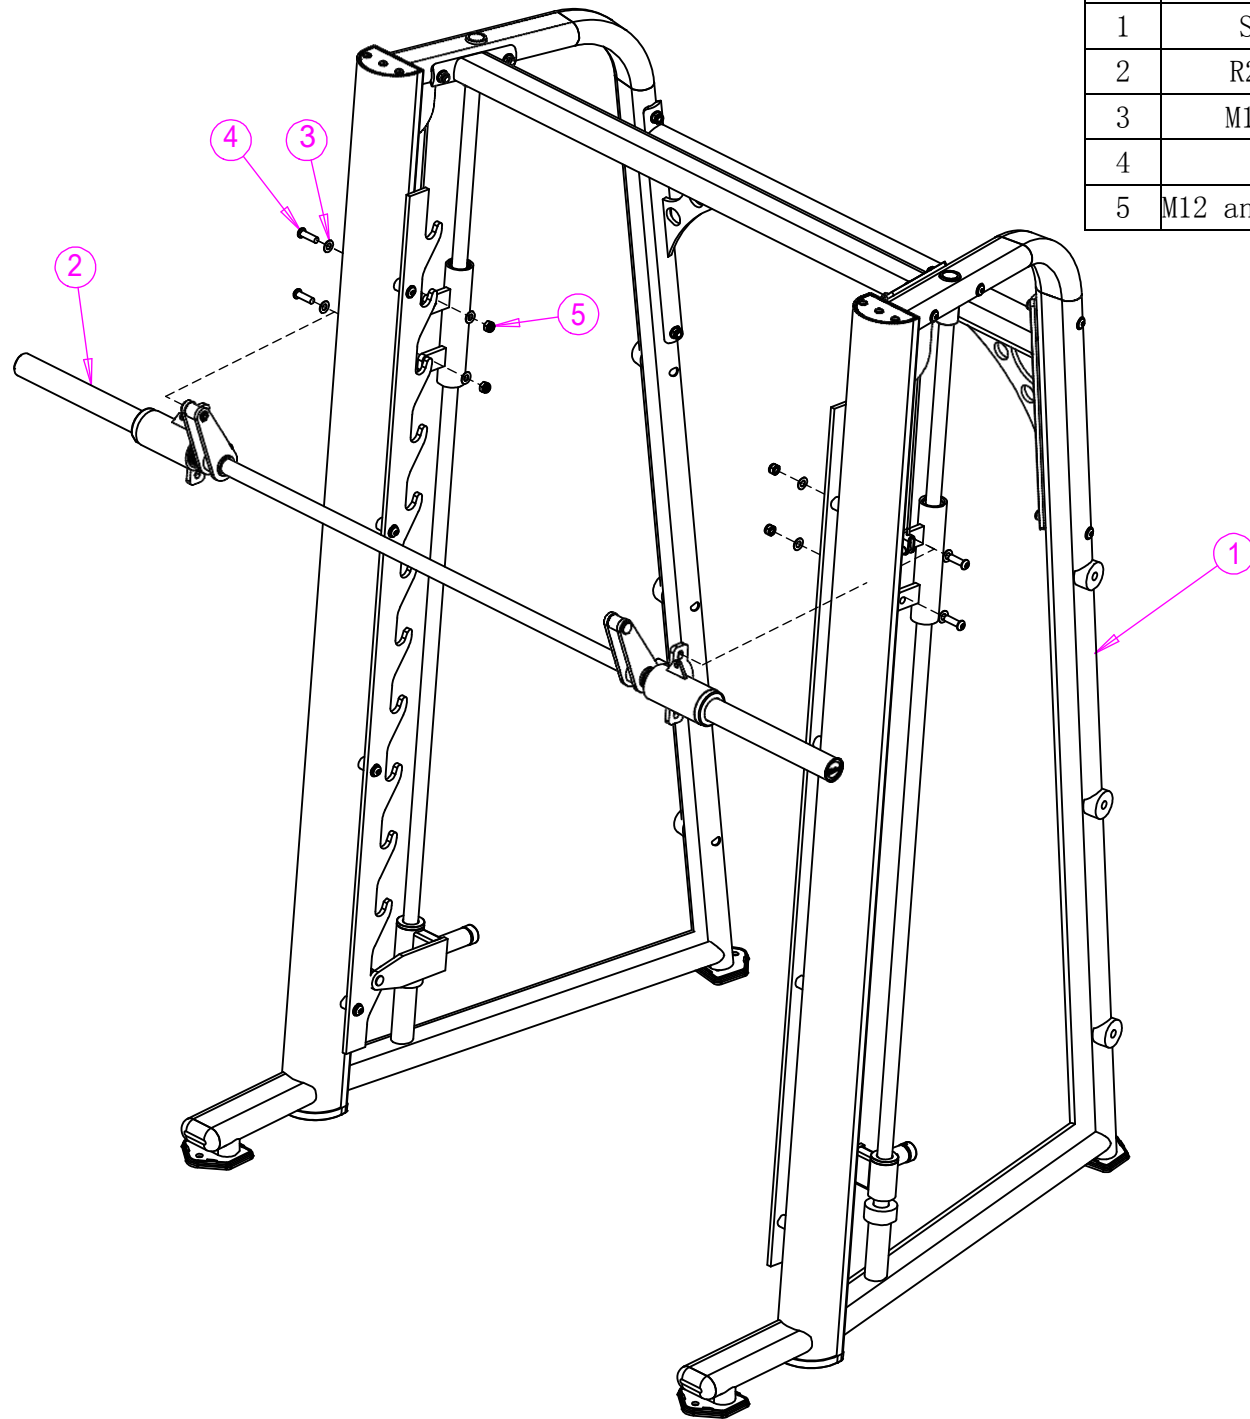

# FM-1009 Smith Machine Installation Instruction

NO.	CODE	NAME	QUANTITY
1	R04-5635	Connection frame	1
2	R20-1105	Side frame	1
3	R20-1106	Side frame	1
4	R04-5629	Support frame	1
5	R06-1046	50X100 Square Pad	4
6	R06-1058	D-Foot	2
7	M12 flat washer	M12 flat washer	16
8	M12X125	Cup head M12X125	8
9	M12 anti-loose nut	M12 anti-loose nut	8

NO.	CODE	NAME	QUANTITY
1	Step 1	Step 1	
2	R20-1104	Smith Bar	1
3	M12 Flat	M12 Flat	8
4	M12X40	Cup HeadM12X40	4
5	M12 anti-loose nut	M12 anti-loose nut	4

NO.	CODE	NAME	QUANTITY
1	Step 2		
2	R04-1164	200 Bar Set	6
3	R21-1004	Lable	6
4	M16X140	M16X140	6
5	M16 Washer	M16 Washer	6
6	M16 Spring Washer	M16 Spring Washer	6
7	R06-1186	Bar Set Circle	6