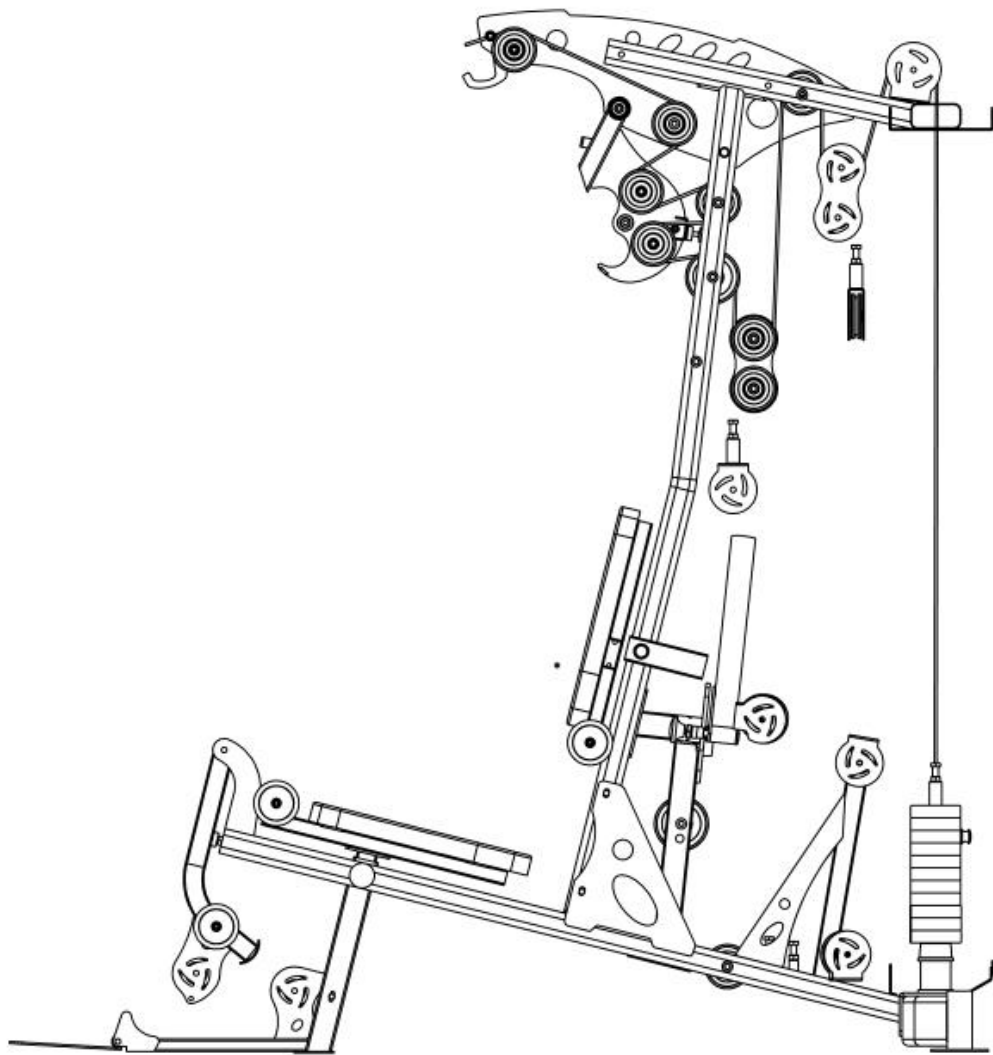

4490mm No.1 rope sembly drawing

4240mm No.2 rope sembly drawing

4080mm No.3 rope sembly drawing

1320mm No.4 rope sembly drawing

4990mm No.5 rope assembly drawing