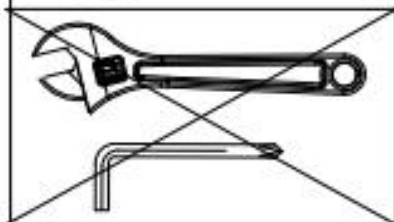

62		M10X45mm	7
61		M10X65mm	4
71		Φ10	14
69		M10	11

12