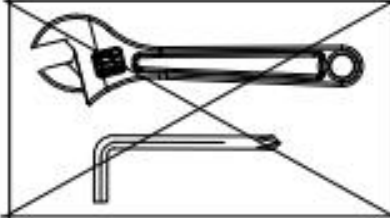

62

M10X45mm

3

71

Φ10

6

69

M10

3

11

62		M10X45mm	7
61		M10X65mm	4
71		Φ10	14
69		M10	11