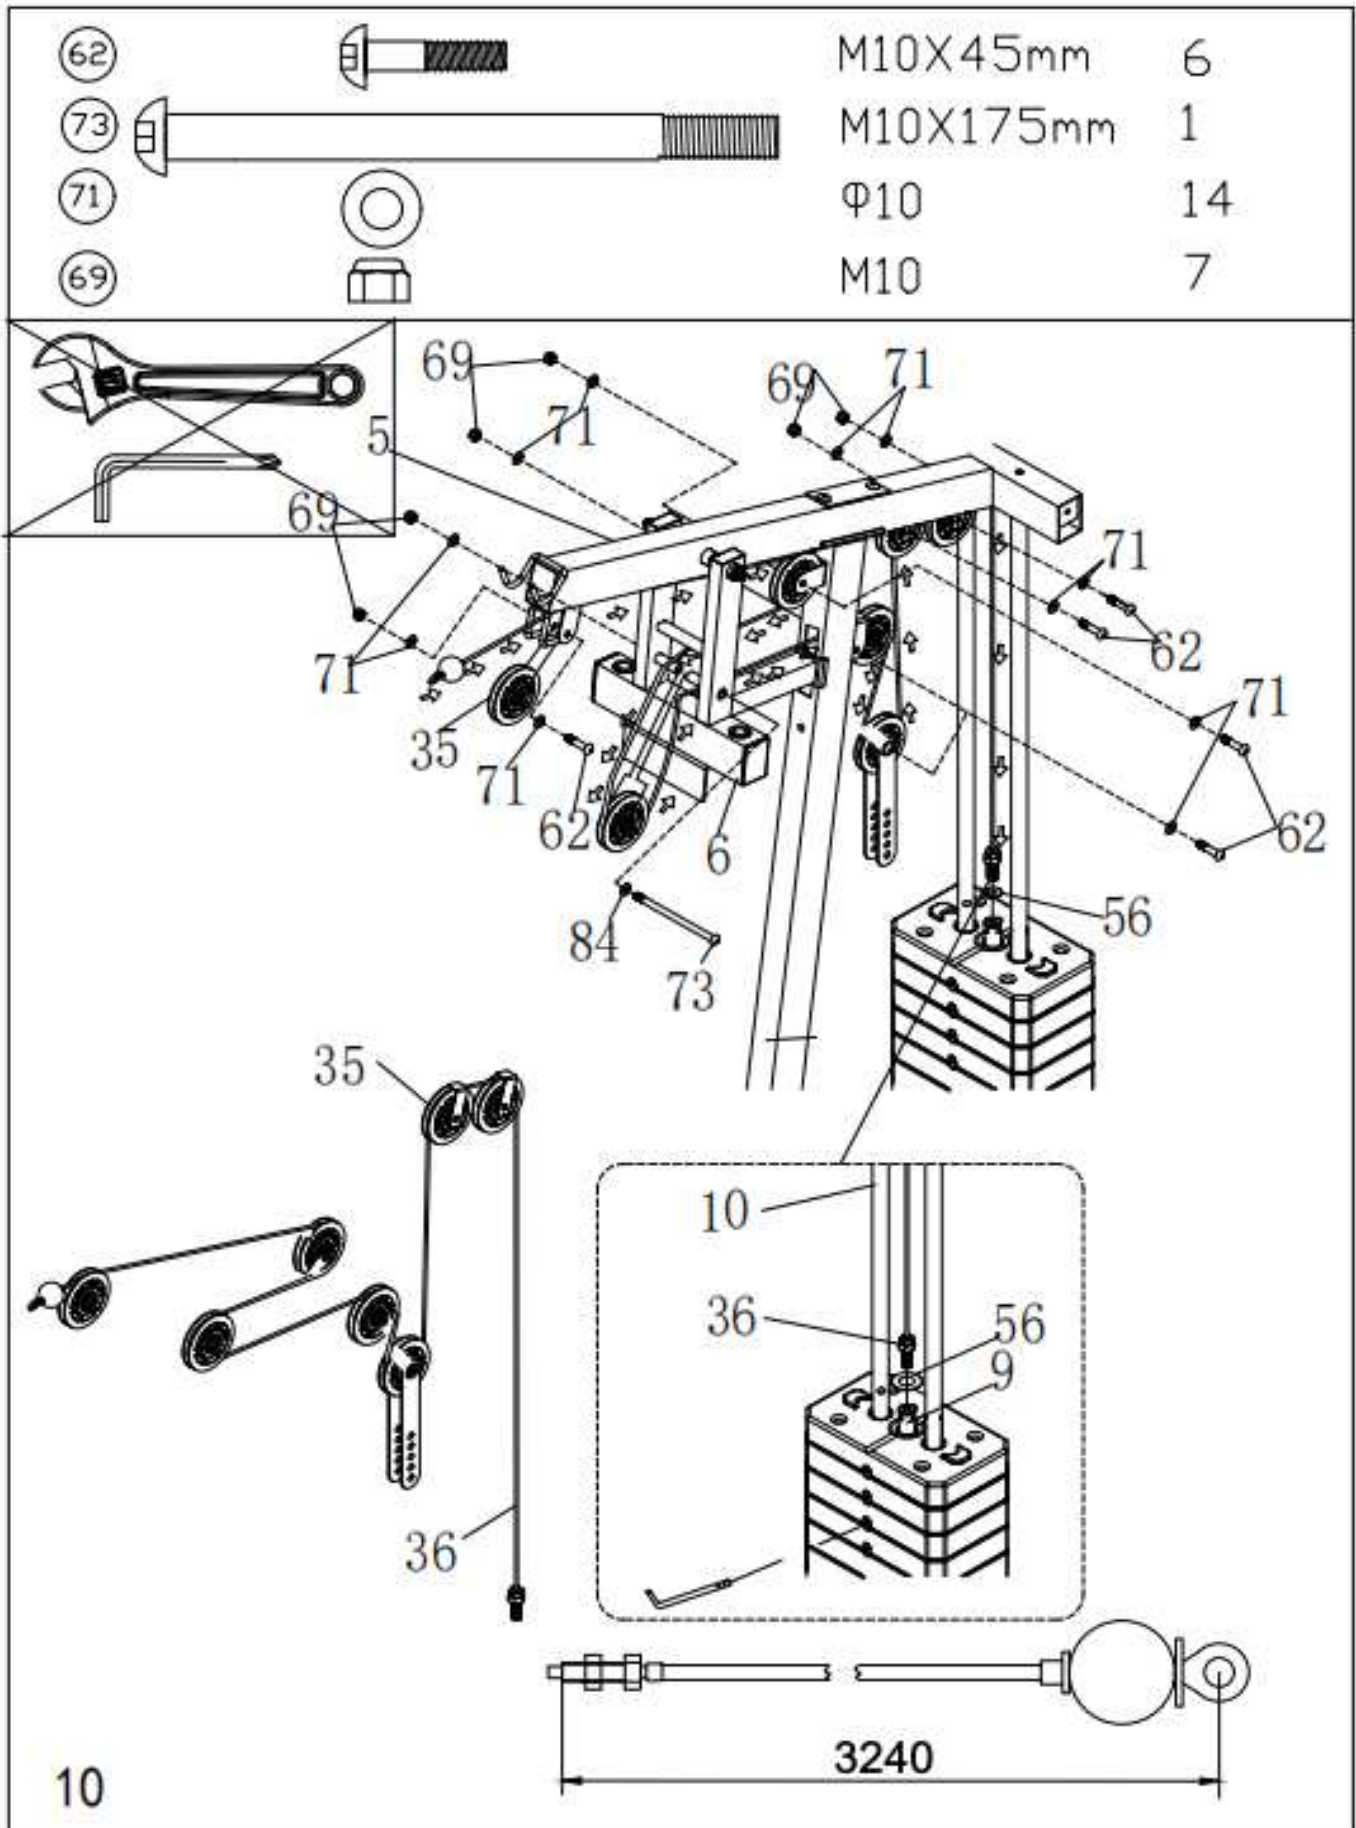

61

M10X65mm

2

69

M10

2

8

65

M8X85mm

4

66

M8X40mm

2

72

Φ8

6

# CABLE LOOP DIAGRAM

62

M10X45mm

3

71

Φ10

6

69