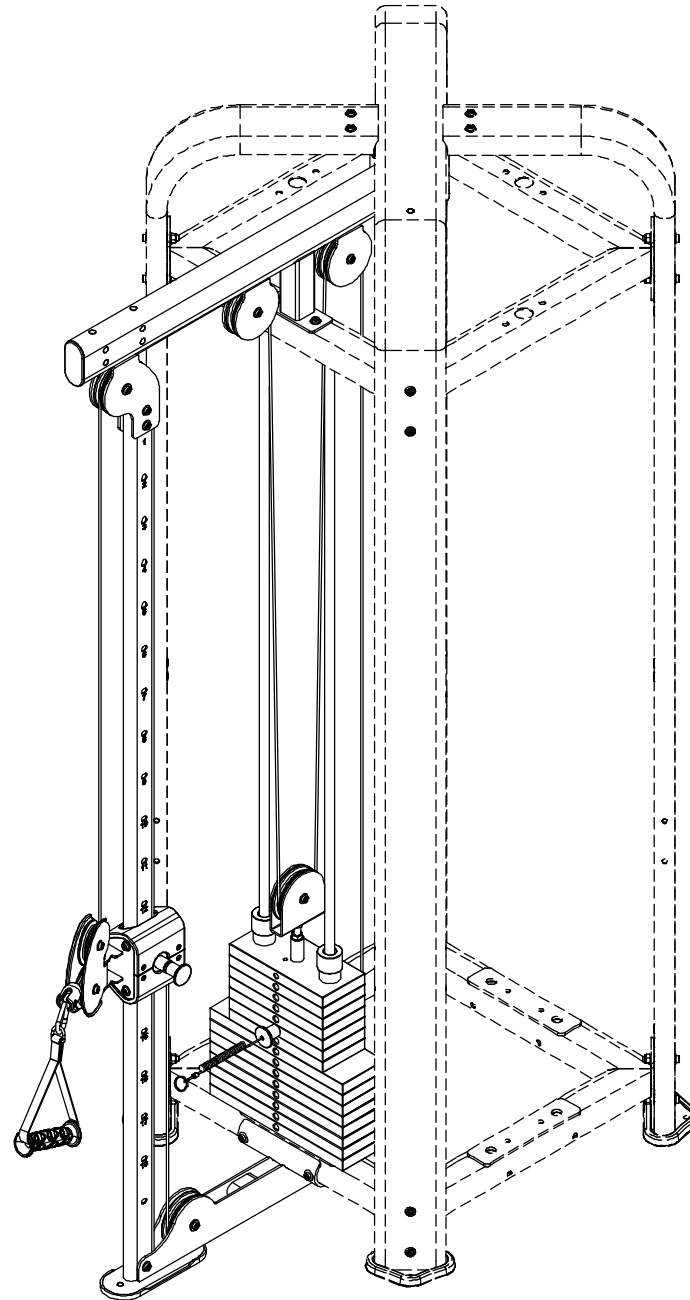

MJ-AP MJ4 Adjustable Pulley

PARTS LIST

ITEM	Qty	Part No.	Description
7	10	DC120010510U	3/8" Flat Washer
8	6	DB2E03811000U	Lock Nut 3/8" x 1 1/2"
9	2	P06-2270	Plastic Plug
23	2	P01-5184	Guide Rod
24	8	P06-0034	Weight Stack Cushion
25	8	A05-0212	Guide Rod Collar
26	4	P20-4282	Head Plate Assembly
27	4	P11-0210	Weight Selector Pin
28	2	KN000329	15lb Weight Plate
36	2	P06-0035	4 1/2" Pulley
38	2	P05-1010	U Bracket
39	2	P05-1015	Shoulder Bolt
40	2	P06-2262	Cable Plastic Housing
54	6	DABE03823416NAU	Cap Head Screw 3/8" x 2 3/4"L
55	10	DABE03821216YAU	Cap Head Screw 3/8" x 2 1/2"L with blue patch
57	6	DABE03820016NAU	Cap Head Screw 3/8" x 2 "L
58	16	DABE03803416YBU	Cap Head Screw 3/8" x 3/4 "L with blue patch
59	28	DC322010015U	Curved Washer
61	1	DI1080080U	Snap Hook
72	2	KN000334	10lb Weight Plate, 3pcs / box
78	2	DABE03841216NAU	Cap Head Screw 3/8" x 4 1/2"L
96	2	DABE03810016YU	Cap Head Screw 3/8" x 1"mmL with blue patch
101	1	P20-4277	AP Top Beam
102	1	P20-4279	Adjustable Pulley Assembly
103	1	P01-5210	AP Upright
104	1	P04-3849	Pulley Housing
105	1	P20-4278	AP Base Assembly
106	1	P13-0461	AP Cable
107	1	P12-0219	Handle Strap
108	1	P20-3203	AP Swivel Pulley
109	2	P08-0061	Step Spacer
110	1	A06-0530	End Cap
111	1	P11-0189	Adjustment Pin
112	1	P06-2834	Foot Pad
113	2	P03-2019	Barrel Spacer
114	1	P05-0036	Jam Nut
115	6	P08-0165	Step Spacer
116	6	DABE03821416NBU	Cap Head SCREW 3/8" x 2 1/4"L

ITEM	Qty	Part No.	Description
171	1	P04-3847	AP Base Weldment
172	1	P04-3848	AP Top Beam Weldment
173	1	P04-3003	AP Swivel Pulley Weldment
174	1	P04-3001	Adjustable Pulley Weldment
175	3	P03-2084	Sleeve
176	6	P05-1024	Roller
177	1	P05-1025	Shoulder Bolt
178	2	P05-1030	Pull Spring
179	2	P06-0051	3 1/2" Pulley
180	2	P06-2303	Rubber Cover
181	3	P06-2304	Roller
182	6	DH000006201	Ball Bearing
183	3	DABE03851216NBU	Cap Head Screw 3/8" x 5 1/2"L
184	8	DA8E01000932YU	Button Phillip Head Screw #10 x 9mmL
185	xx	DABE03813416NU	Cap Head Screw 3/8" x 1 3/4"L