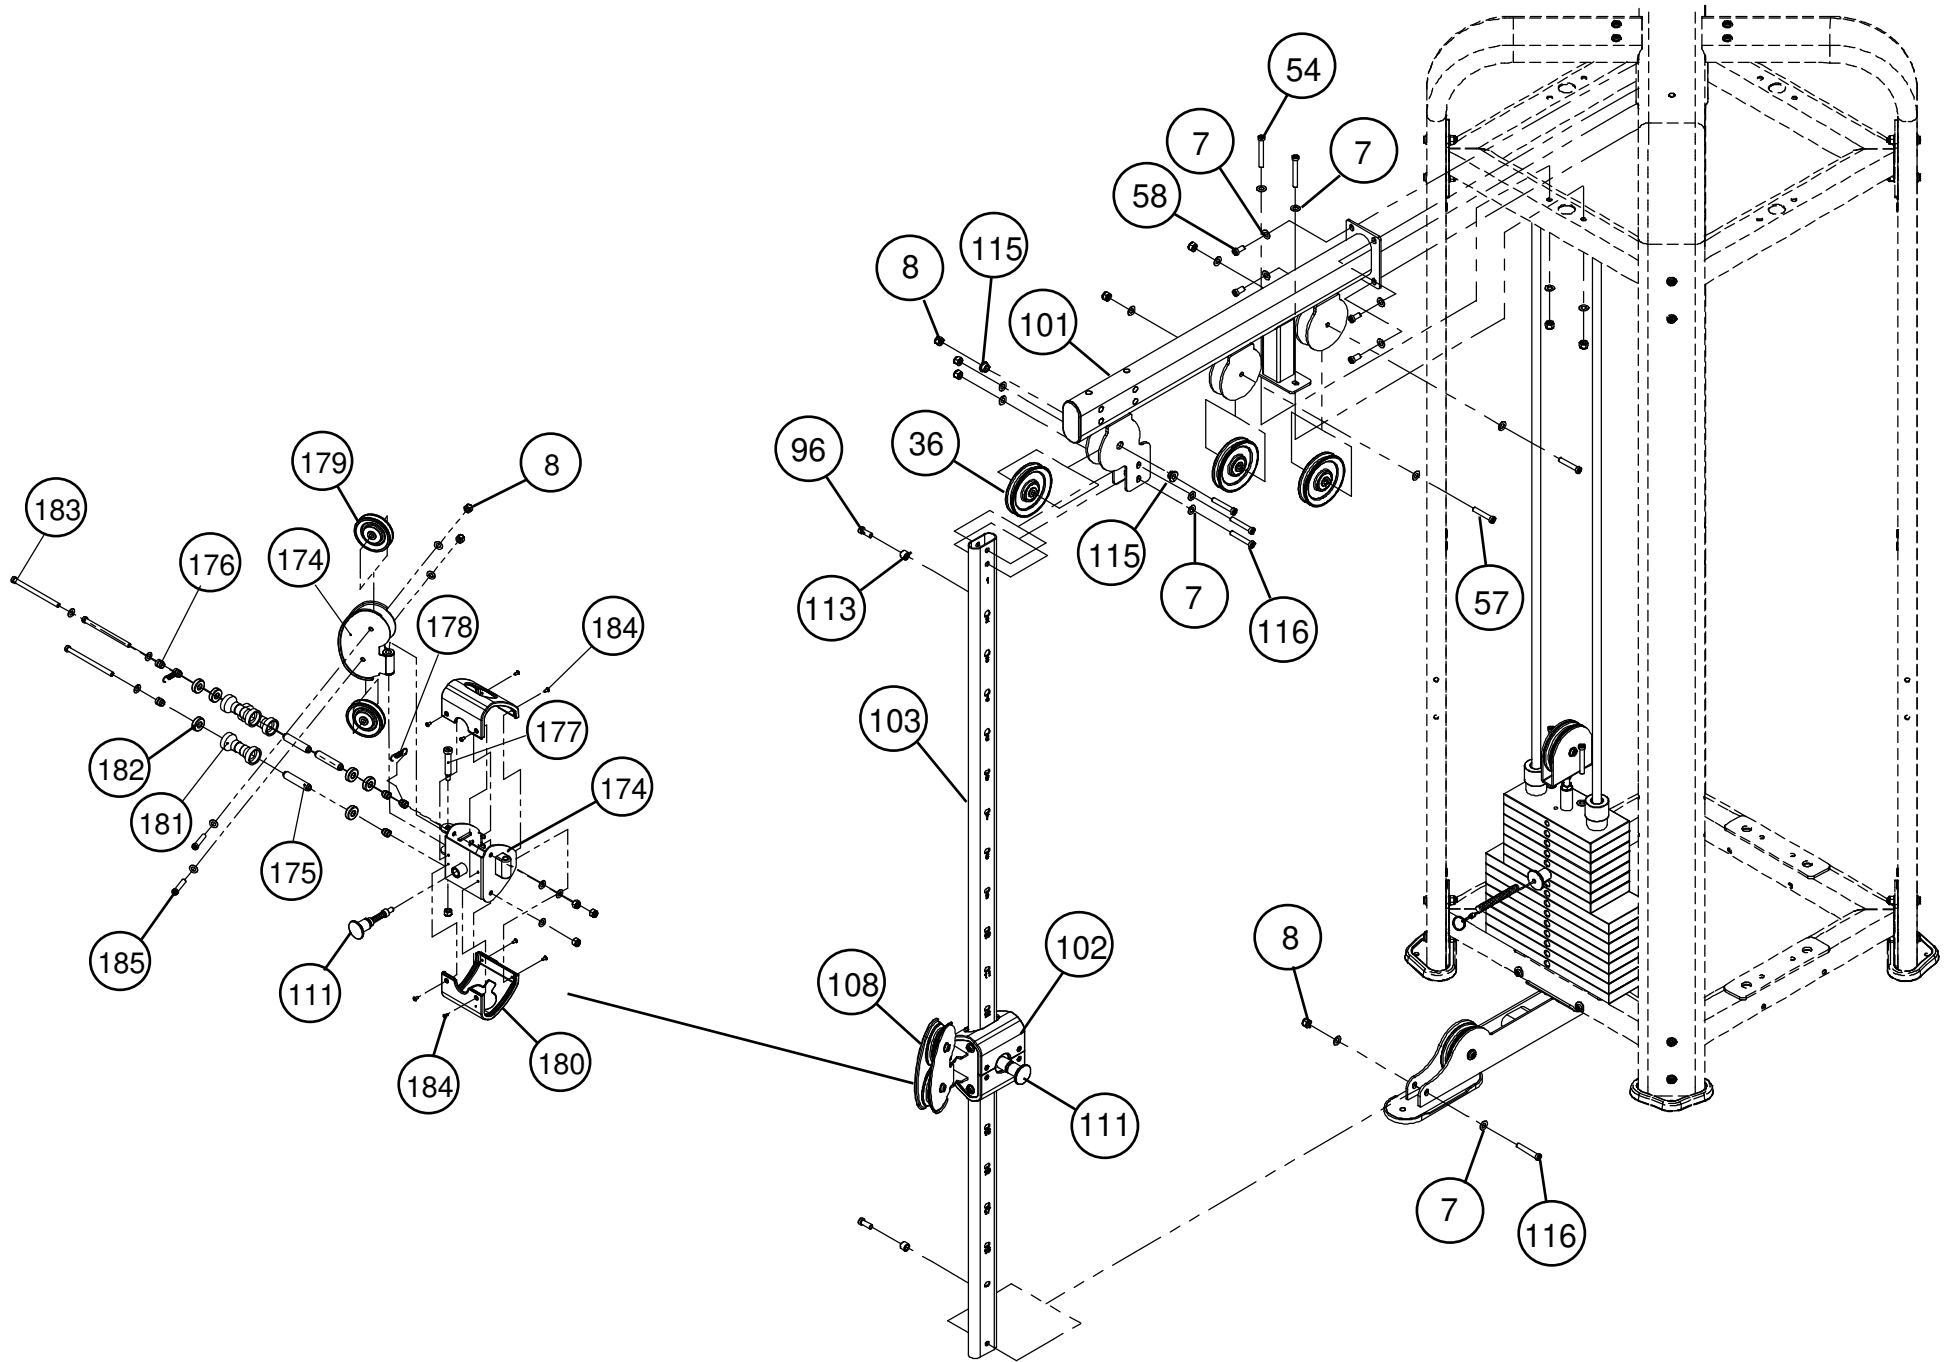

MJ-AP MJ4 Adjustable Pulley

PARTS LIST

ITEM	Qty	Part No.	Description
7	10	DC120010510U	3/8" Flat Washer
8	6	DB2E03811000U	Lock Nut 3/8" x 1 1/2"
9	2	P06-2270	Plastic Plug
23	2	P01-5184	Guide Rod
24	8	P06-0034	Weight Stack Cushion
25	8	A05-0212	Guide Rod Collar
26	4	P20-4282	Head Plate Assembly
27	4	P11-0210	Weight Selector Pin
28	2	KN000329	15lb Weight Plate
36	2	P06-0035	4 1/2" Pulley
38	2	P05-1010	U Bracket
39	2	P05-1015	Shoulder Bolt
40	2	P06-2262	Cable Plastic Housing
54	6	DABE03823416NAU	Cap Head Screw 3/8" x 2 3/4"L
55	10	DABE03821216YAU	Cap Head Screw 3/8" x 2 1/2"L with blue patch
57	6	DABE03820016NAU	Cap Head Screw 3/8" x 2 "L
58	16	DABE03803416YBU	Cap Head Screw 3/8" x 3/4 "L with blue patch
59	28	DC322010015U	Curved Washer
61	1	DI1080080U	Snap Hook
72	2	KN000334	10lb Weight Plate, 3pcs / box
78	2	DABE03841216NAU	Cap Head Screw 3/8" x 4 1/2"L
96	2	DABE03810016YU	Cap Head Screw 3/8" x 1"mmL with blue patch
101	1	P20-4277	AP Top Beam
102	1	P20-4279	Adjustable Pulley Assembly
103	1	P01-5210	AP Upright
104	1	P04-3849	Pulley Housing
105	1	P20-4278	AP Base Assembly
106	1	P13-0461	AP Cable
107	1	P12-0219	Handle Strap
108	1	P20-3203	AP Swivel Pulley
109	2	P08-0061	Step Spacer
110	1	A06-0530	End Cap
111	1	P11-0189	Adjustment Pin
112	1	P06-2834	Foot Pad
113	2	P03-2019	Barrel Spacer
114	1	P05-0036	Jam Nut
115	6	P08-0165	Step Spacer
116	6	DABE03821416NBU	Cap Head SCREW 3/8" x 2 1/4"L

ITEM	Qty	Part No.	Description
171	1	P04-3847	AP Base Weldment
172	1	P04-3848	AP Top Beam Weldment
173	1	P04-3003	AP Swivel Pulley Weldment
174	1	P04-3001	Adjustable Pulley Weldment
175	3	P03-2084	Sleeve
176	6	P05-1024	Roller
177	1	P05-1025	Shoulder Bolt
178	2	P05-1030	Pull Spring
179	2	P06-0051	3 1/2" Pulley
180	2	P06-2303	Rubber Cover
181	3	P06-2304	Roller
182	6	DH000006201	Ball Bearing
183	3	DABE03851216NBU	Cap Head Screw 3/8" x 5 1/2"L
184	8	DA8E01000932YU	Button Phillip Head Screw #10 x 9mmL
185	xx	DABE03813416NU	Cap Head Screw 3/8" x 1 3/4"L