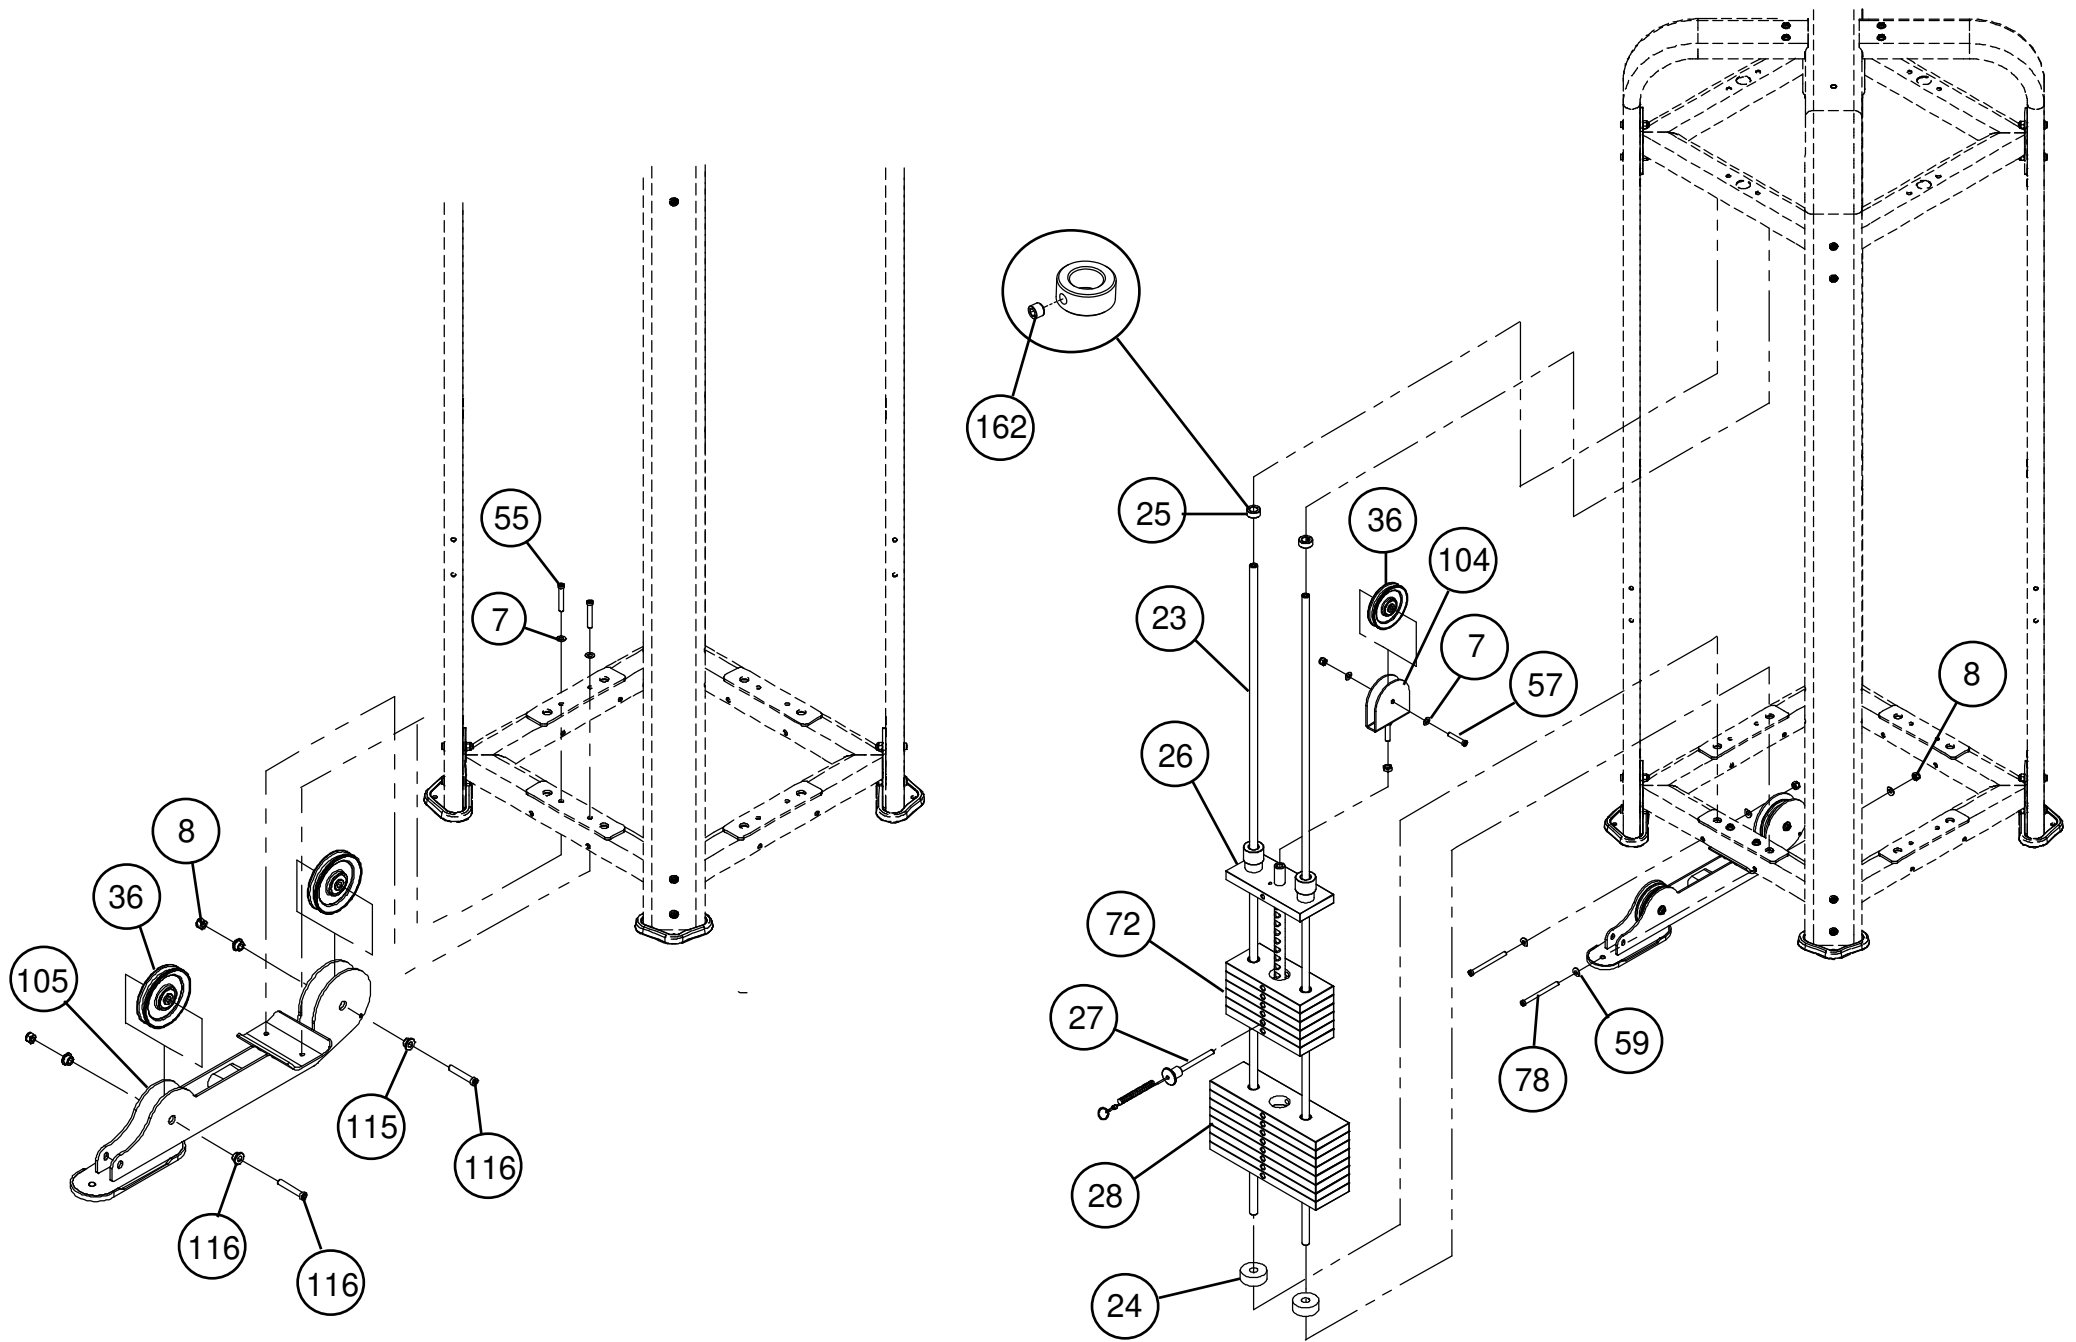

MJ-AP MJ4 Adjustable Pulley

PARTS LIST

ITEM	Qty	Part No.	Description
7	10	DC120010510U	3/8" Flat Washer
8	6	DB2E03811000U	Lock Nut 3/8" x 1 1/2"
9	2	P06-2270	Plastic Plug
23	2	P01-5184	Guide Rod
24	8	P06-0034	Weight Stack Cushion
25	8	A05-0212	Guide Rod Collar
26	4	P20-4282	Head Plate Assembly
27	4	P11-0210	Weight Selector Pin
28	2	KN000329	15lb Weight Plate
36	2	P06-0035	4 1/2" Pulley
38	2	P05-1010	U Bracket
39	2	P05-1015	Shoulder Bolt
40	2	P06-2262	Cable Plastic Housing
54	6	DABE03823416NAU	Cap Head Screw 3/8" x 2 3/4"L
55	10	DABE03821216YAU	Cap Head Screw 3/8" x 2 1/2"L with blue patch
57	6	DABE03820016NAU	Cap Head Screw 3/8" x 2 "L
58	16	DABE03803416YBU	Cap Head Screw 3/8" x 3/4 "L with blue patch
59	28	DC322010015U	Curved Washer
61	1	DI1080080U	Snap Hook
72	2	KN000334	10lb Weight Plate, 3pcs / box
78	2	DABE03841216NAU	Cap Head Screw 3/8" x 4 1/2"L
96	2	DABE03810016YU	Cap Head Screw 3/8" x 1"mmL with blue patch
101	1	P20-4277	AP Top Beam
102	1	P20-4279	Adjustable Pulley Assembly
103	1	P01-5210	AP Upright
104	1	P04-3849	Pulley Housing
105	1	P20-4278	AP Base Assembly
106	1	P13-0461	AP Cable
107	1	P12-0219	Handle Strap
108	1	P20-3203	AP Swivel Pulley
109	2	P08-0061	Step Spacer
110	1	A06-0530	End Cap
111	1	P11-0189	Adjustment Pin
112	1	P06-2834	Foot Pad
113	2	P03-2019	Barrel Spacer
114	1	P05-0036	Jam Nut
115	6	P08-0165	Step Spacer
116	6	DABE03821416NBU	Cap Head SCREW 3/8" x 2 1/4"L

ITEM	Qty	Part No.	Description
171	1	P04-3847	AP Base Weldment
172	1	P04-3848	AP Top Beam Weldment
173	1	P04-3003	AP Swivel Pulley Weldment
174	1	P04-3001	Adjustable Pulley Weldment
175	3	P03-2084	Sleeve
176	6	P05-1024	Roller
177	1	P05-1025	Shoulder Bolt
178	2	P05-1030	Pull Spring
179	2	P06-0051	3 1/2" Pulley
180	2	P06-2303	Rubber Cover
181	3	P06-2304	Roller
182	6	DH000006201	Ball Bearing
183	3	DABE03851216NBU	Cap Head Screw 3/8" x 5 1/2"L
184	8	DA8E01000932YU	Button Phillip Head Screw #10 x 9mmL
185	xx	DABE03813416NU	Cap Head Screw 3/8" x 1 3/4"L