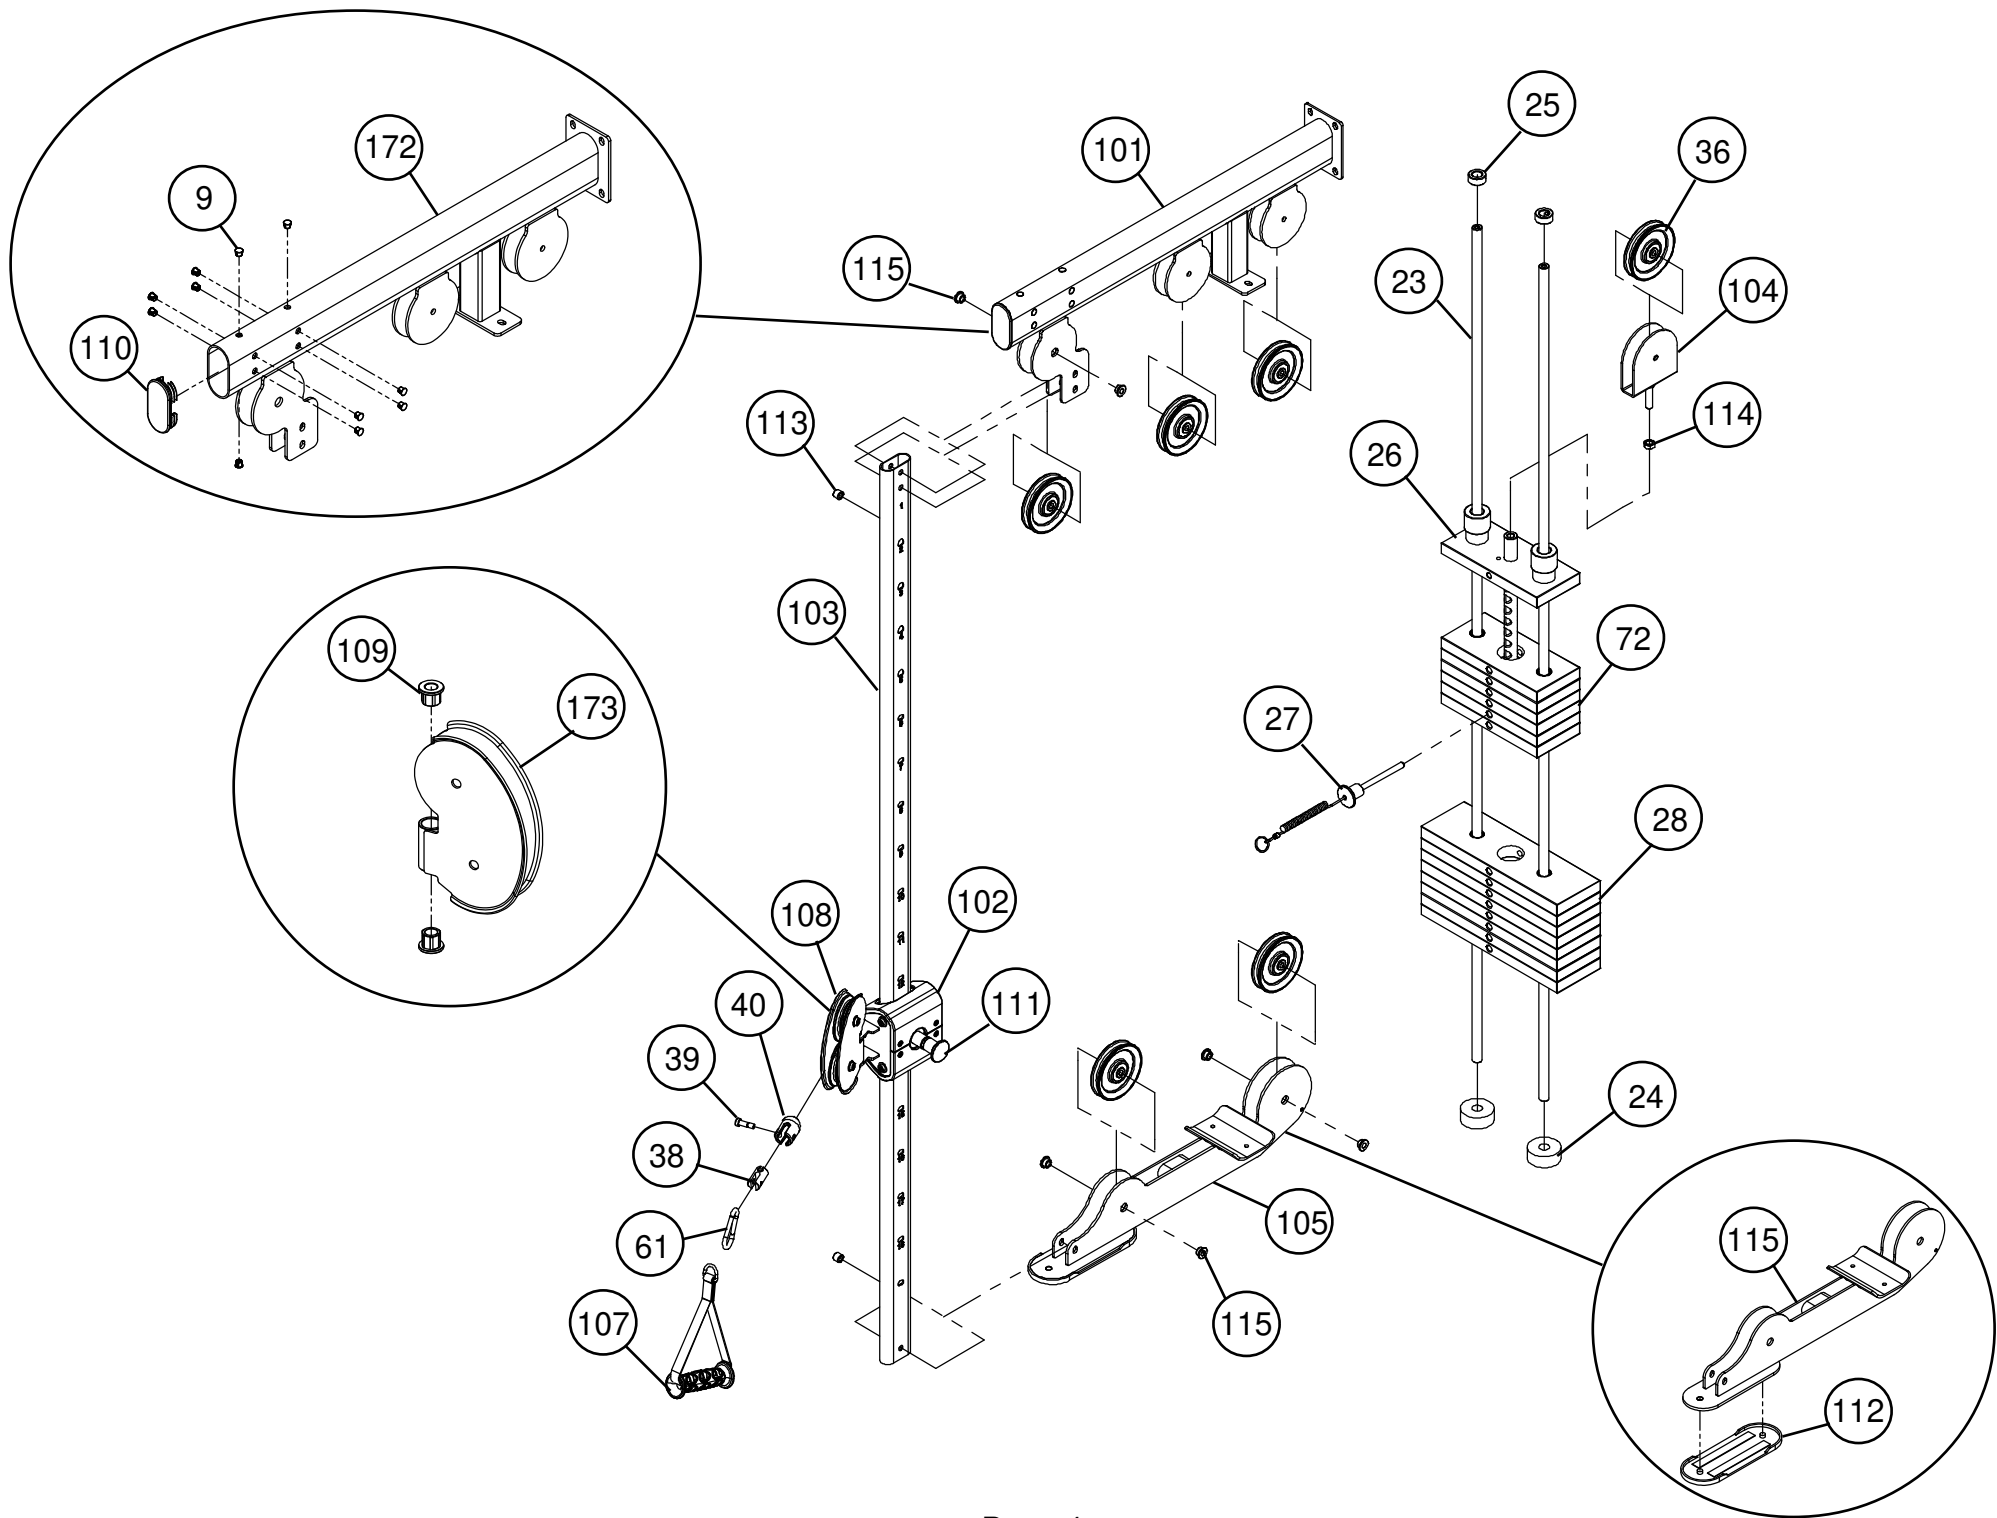

MJ-AP MJ4 Adjustable Pulley

PARTS LIST

ITEM	Qty	Part No.	Description
7	10	DC120010510U	3/8" Flat Washer
8	6	DB2E03811000U	Lock Nut 3/8" x 1 1/2"
9	2	P06-2270	Plastic Plug
23	2	P01-5184	Guide Rod
24	8	P06-0034	Weight Stack Cushion
25	8	A05-0212	Guide Rod Collar
26	4	P20-4282	Head Plate Assembly
27	4	P11-0210	Weight Selector Pin
28	2	KN000329	15lb Weight Plate
36	2	P06-0035	4 1/2" Pulley
38	2	P05-1010	U Bracket
39	2	P05-1015	Shoulder Bolt
40	2	P06-2262	Cable Plastic Housing
54	6	DABE03823416NAU	Cap Head Screw 3/8" x 2 3/4"L
55	10	DABE03821216YAU	Cap Head Screw 3/8" x 2 1/2"L with blue patch
57	6	DABE03820016NAU	Cap Head Screw 3/8" x 2 "L
58	16	DABE03803416YBU	Cap Head Screw 3/8" x 3/4 "L with blue patch
59	28	DC322010015U	Curved Washer
61	1	DI1080080U	Snap Hook
72	2	KN000334	10lb Weight Plate, 3pcs / box
78	2	DABE03841216NAU	Cap Head Screw 3/8" x 4 1/2"L
96	2	DABE03810016YU	Cap Head Screw 3/8" x 1"mmL with blue patch
101	1	P20-4277	AP Top Beam
102	1	P20-4279	Adjustable Pulley Assembly
103	1	P01-5210	AP Upright
104	1	P04-3849	Pulley Housing
105	1	P20-4278	AP Base Assembly
106	1	P13-0461	AP Cable
107	1	P12-0219	Handle Strap
108	1	P20-3203	AP Swivel Pulley
109	2	P08-0061	Step Spacer
110	1	A06-0530	End Cap
111	1	P11-0189	Adjustment Pin
112	1	P06-2834	Foot Pad
113	2	P03-2019	Barrel Spacer
114	1	P05-0036	Jam Nut
115	6	P08-0165	Step Spacer
116	6	DABE03821416NBU	Cap Head SCREW 3/8" x 2 1/4"L

ITEM	Qty	Part No.	Description
171	1	P04-3847	AP Base Weldment
172	1	P04-3848	AP Top Beam Weldment
173	1	P04-3003	AP Swivel Pulley Weldment
174	1	P04-3001	Adjustable Pulley Weldment
175	3	P03-2084	Sleeve
176	6	P05-1024	Roller
177	1	P05-1025	Shoulder Bolt
178	2	P05-1030	Pull Spring
179	2	P06-0051	3 1/2" Pulley
180	2	P06-2303	Rubber Cover
181	3	P06-2304	Roller
182	6	DH000006201	Ball Bearing
183	3	DABE03851216NBU	Cap Head Screw 3/8" x 5 1/2"L
184	8	DA8E01000932YU	Button Phillip Head Screw #10 x 9mmL
185	xx	DABE03813416NU	Cap Head Screw 3/8" x 1 3/4"L