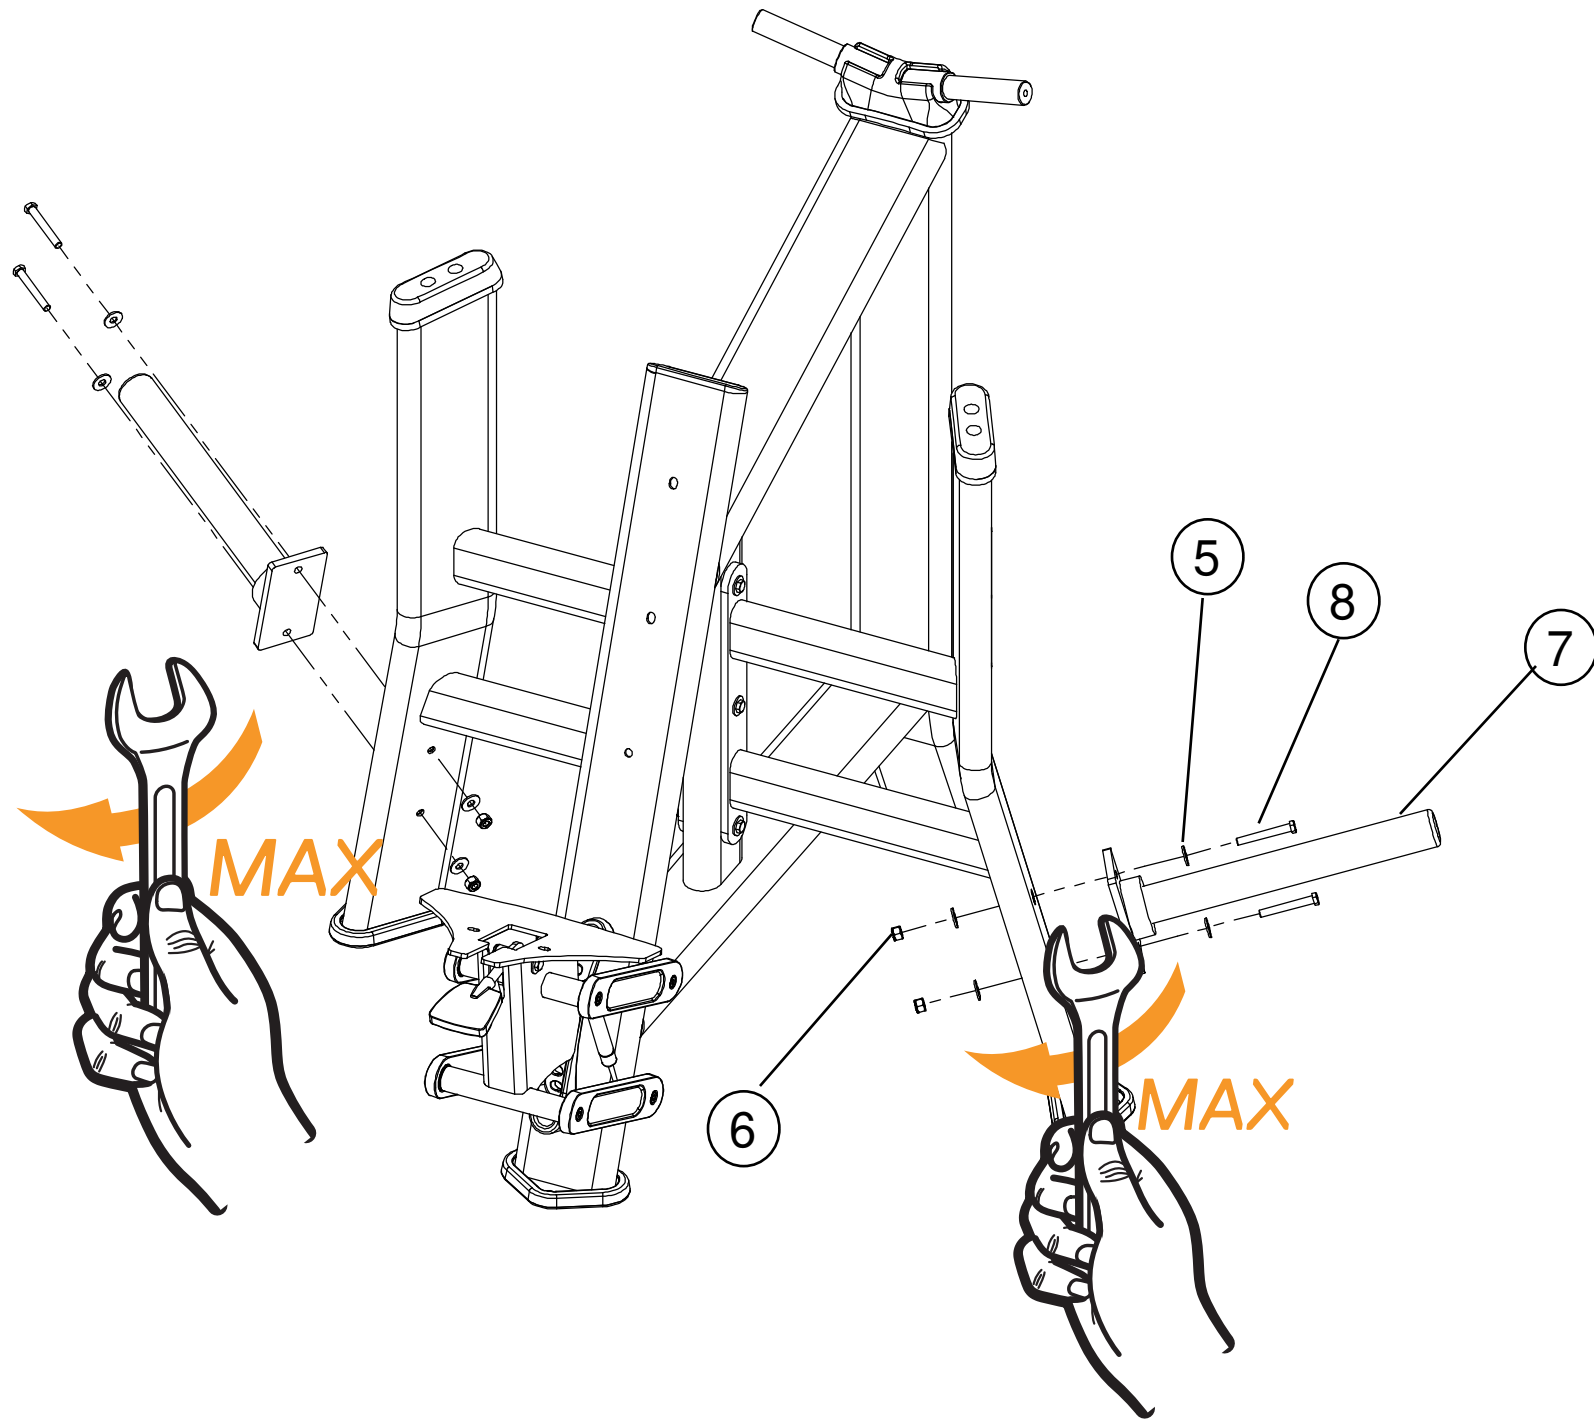

# ***ATHLETIC LINE-SHOULDER PRESS***

## ***Assembly Guide***

**A1**

ITEM	QTY	PART NO	DESCRIPTION	ITEM	QTY	PART NO	DESCRIPTION
1	1	P20-4841	BASE	9	1	P20-4842	LEFT ARM ASSEMBLY
2	1	P20-4844	LEFT SUPPORT TUBE	10	1	P20-4843	RIGHT ARM ASSEMBLY
3	1	P20-4845	RIGHT SUPPORT TUBE	11	2	DABE03810016AYU	HEX SOCKET HEAD SCREW $\Phi$ 3/8"-16 x 1"L (25.4mm)
4	3	DA1E03831216NU	HEX SCREW $\Phi$ 3/8"-16 x 3-1/2"L(89mm)	12	2	P05-1350	ALUMINUM CAP
5	19	DC125010020U	FLAT WASHER	13	1	P07-0435	BACK PAD
6	7	DB2E03811000U	NYLON NUT	14	3	DA1E03823416YU	HEX SCREW $\Phi$ 3/8"-16x2-3/4"L(70mm) W/NP
7	2	P20-4814	WEIGHT PLATE HORN	15	1	P07-0434	SEAT PAD
8	4	DA1E03823416NU	HEX SCREW $\Phi$ 3/8"-16x 2-3/4"L (70mm)	16	2	DA1E03811416YU	HEX SCREW $\Phi$ 3/8"-16x1-1/4"L(31.8mm) W/NP

**STEP 1**

**STEP 2**

**STEP 3**

**STEP 4**

**STEP 5**