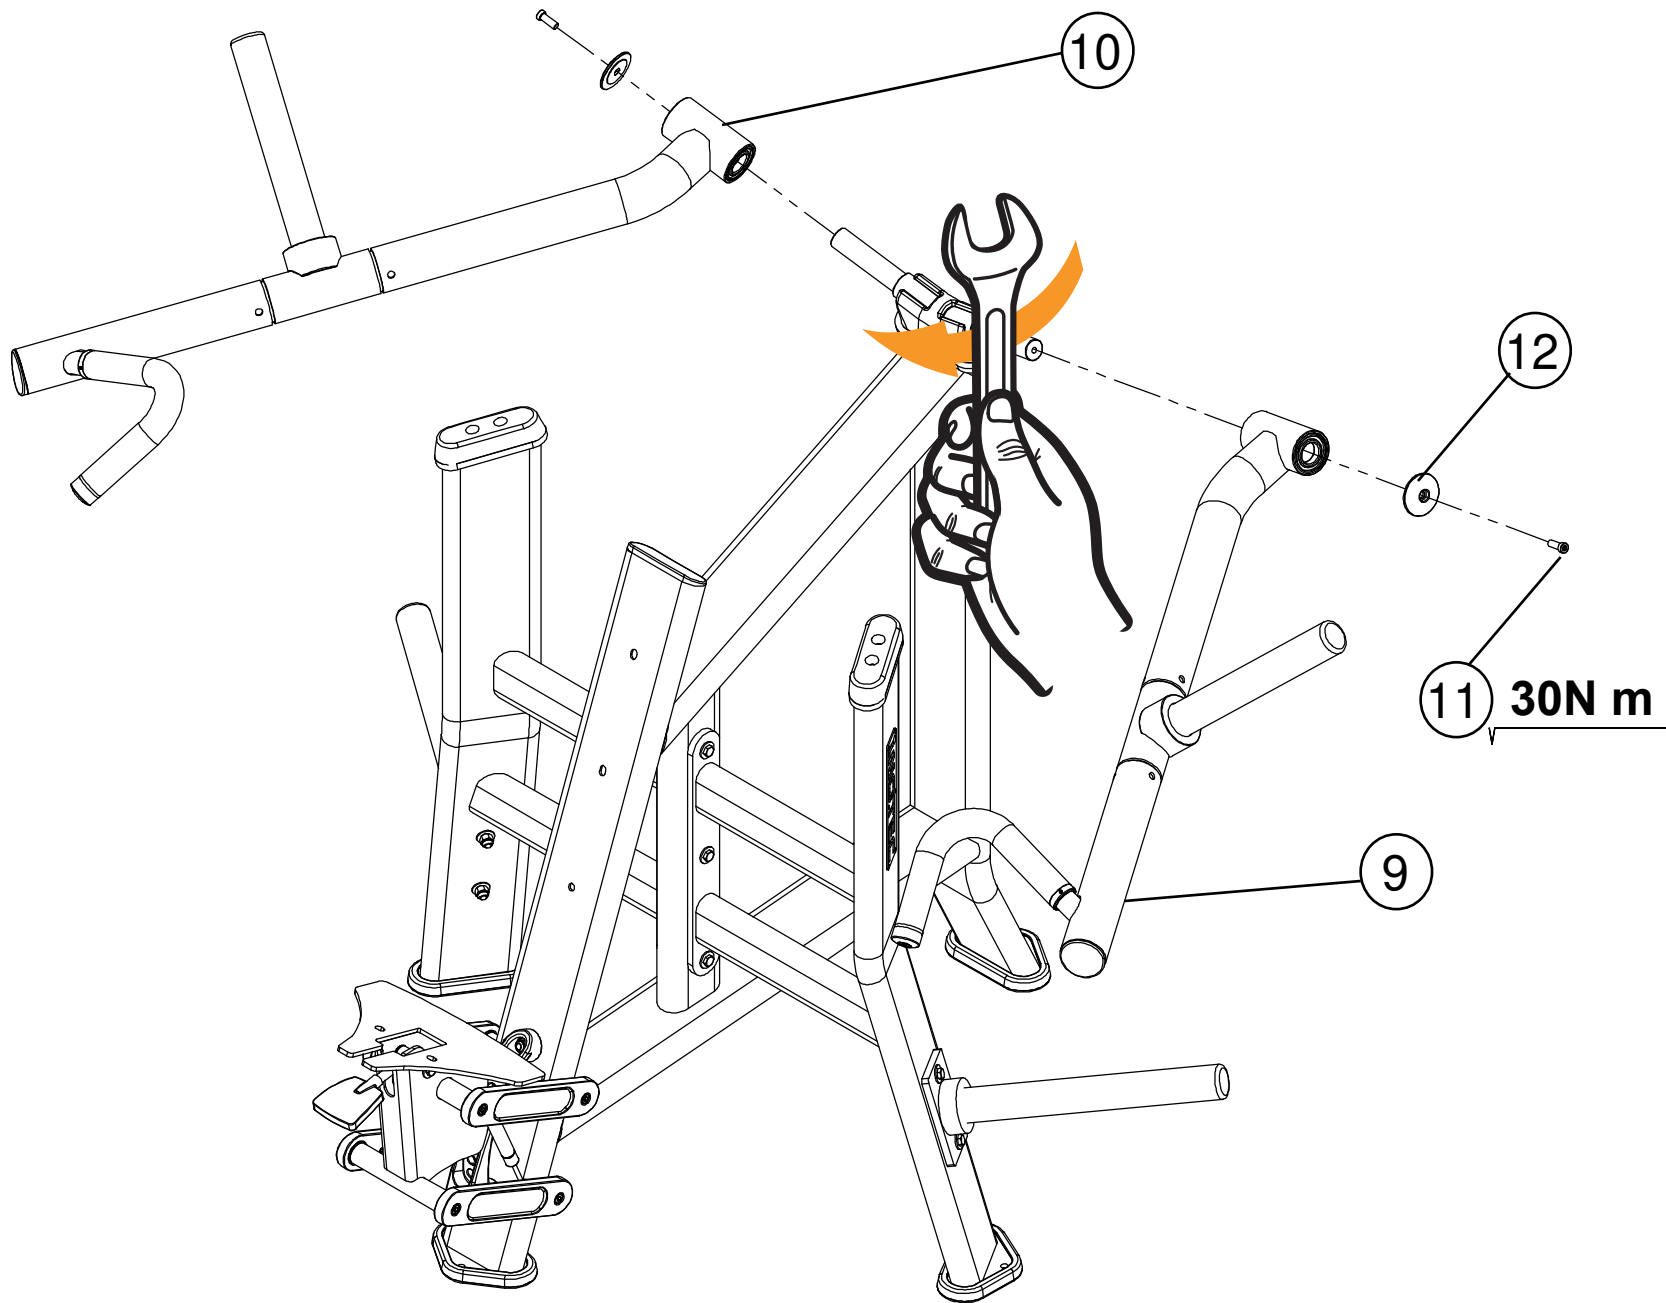

# ***ATHLETIC LINE-SHOULDER PRESS***

## ***Assembly Guide***

**A1**

ITEM	QTY	PART NO	DESCRIPTION	ITEM	QTY	PART NO	DESCRIPTION
1	1	P20-4841	BASE	9	1	P20-4842	LEFT ARM ASSEMBLY
2	1	P20-4844	LEFT SUPPORT TUBE	10	1	P20-4843	RIGHT ARM ASSEMBLY
3	1	P20-4845	RIGHT SUPPORT TUBE	11	2	DABE03810016AYU	HEX SOCKET HEAD SCREW $\Phi$ 3/8"-16 x 1"L (25.4mm)
4	3	DA1E03831216NU	HEX SCREW $\Phi$ 3/8"-16 x 3-1/2"L(89mm)	12	2	P05-1350	ALUMINUM CAP
5	19	DC125010020U	FLAT WASHER	13	1	P07-0435	BACK PAD
6	7	DB2E03811000U	NYLON NUT	14	3	DA1E03823416YU	HEX SCREW $\Phi$ 3/8"-16x2-3/4"L(70mm) W/NP
7	2	P20-4814	WEIGHT PLATE HORN	15	1	P07-0434	SEAT PAD
8	4	DA1E03823416NU	HEX SCREW $\Phi$ 3/8"-16x 2-3/4"L (70mm)	16	2	DA1E03811416YU	HEX SCREW $\Phi$ 3/8"-16x1-1/4"L(31.8mm) W/NP

**STEP 1**

**STEP 2**

**STEP 3**

**STEP 4**

**STEP 5**