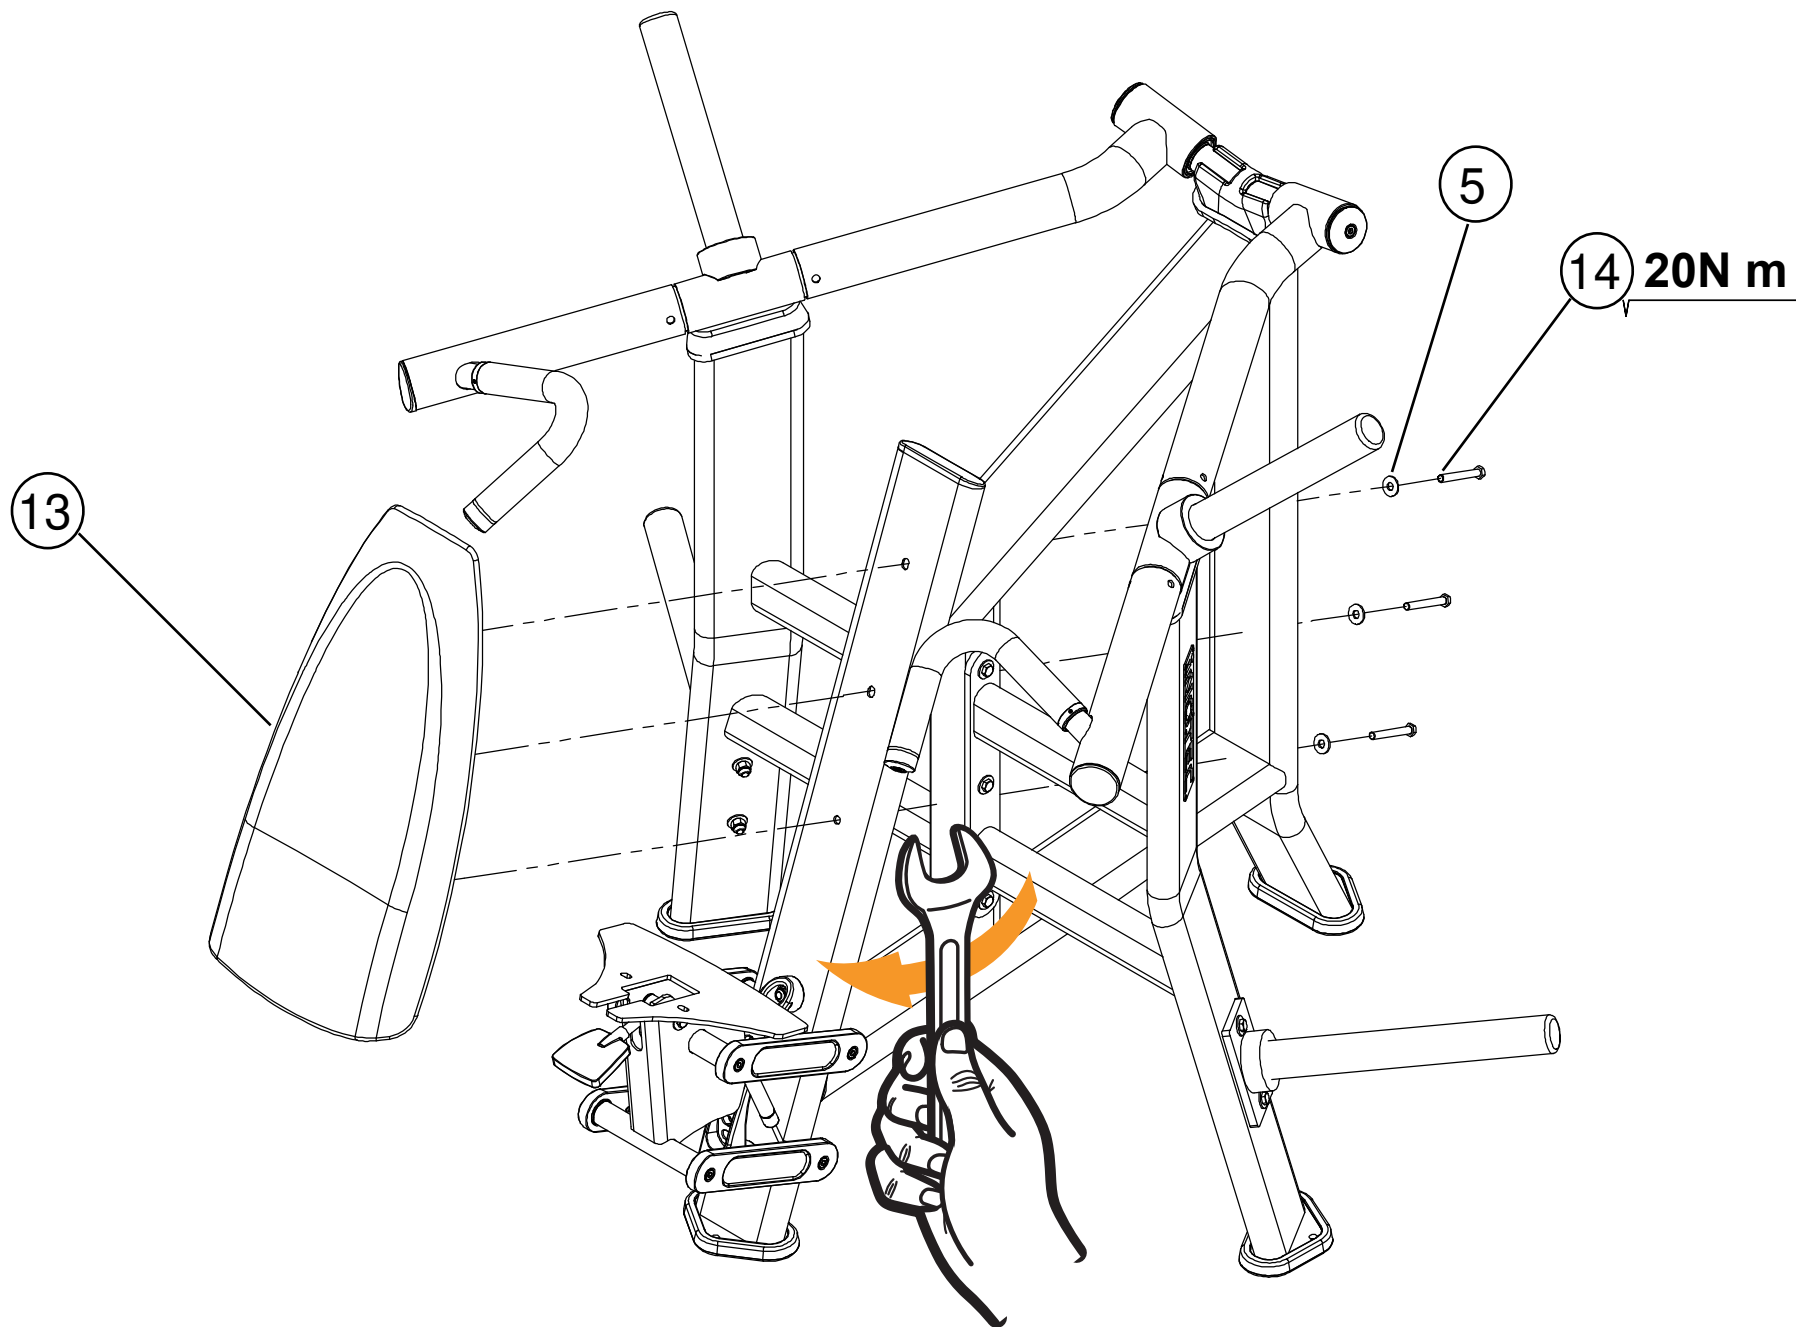

## ***Assembly Guide***

**A1**

ITEM	QTY	PART NO	DESCRIPTION	ITEM	QTY	PART NO	DESCRIPTION
1	1	P20-4841	BASE	9	1	P20-4842	LEFT ARM ASSEMBLY
2	1	P20-4844	LEFT SUPPORT TUBE	10	1	P20-4843	RIGHT ARM ASSEMBLY
3	1	P20-4845	RIGHT SUPPORT TUBE	11	2	DABE03810016AYU	HEX SOCKET HEAD SCREW $\Phi$ 3/8"-16 x 1"L (25.4mm)
4	3	DA1E03831216NU	HEX SCREW $\Phi$ 3/8"-16 x 3-1/2"L(89mm)	12	2	P05-1350	ALUMINUM CAP
5	19	DC125010020U	FLAT WASHER	13	1	P07-0435	BACK PAD
6	7	DB2E03811000U	NYLON NUT	14	3	DA1E03823416YU	HEX SCREW $\Phi$ 3/8"-16x2-3/4"L(70mm) W/NP
7	2	P20-4814	WEIGHT PLATE HORN	15	1	P07-0434	SEAT PAD
8	4	DA1E03823416NU	HEX SCREW $\Phi$ 3/8"-16x 2-3/4"L (70mm)	16	2	DA1E03811416YU	HEX SCREW $\Phi$ 3/8"-16x1-1/4"L(31.8mm) W/NP

**STEP 1**

**STEP 2**

**STEP 3**

**STEP 4**

**STEP 5**