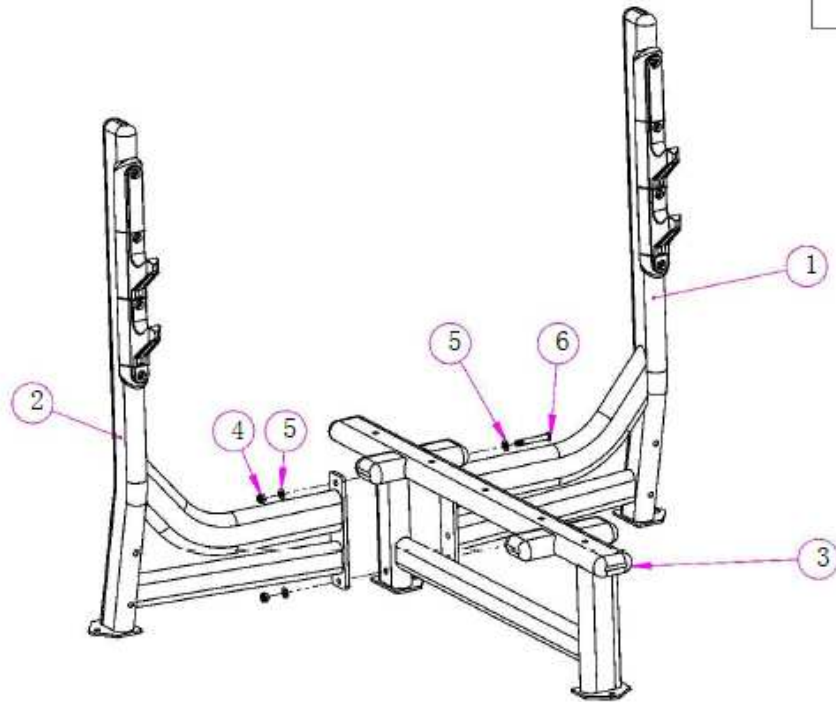

Инструкция

Скамья для жима Realleader FW-1001

Полезные ссылки:

[Скамья для жима Realleader FW-1001 - смотреть на сайте](#)

Скамья для жима Realleader FW-1001

Инструкция по сборке

FW-1001

OLYMPIC FLAT BENCH

INSTALLATION

INSTRUCTION

NO.	CODE	NAME	QUANTITY
1	R04-8287	STAND (RIGHT)	1
2	R04-8288	STAND (LEFT)	1
3	R04-8290	SEAT FRAME	1
4	M12 anti-loose nut	M12 anti-loose nut	2
5	M12 flat washer	M12 flat washer	4
6	M12X85	cup head M12X85	2

NO.	CODE	NAME	QUANTITY
1	FW-1001 STEP-1	FW-1001STEP-1	1
2	R04-6034	Sub-frame (left)	1
3	R04-8291	Sub-frame (right)	1
4	M12X125	cup head M12X125	6
5	M12 anti-loose nut	M12 anti-loose nut	6
6	M12 flat washer	M12 flat washer	12

NO.	CODE	NAME	QUANTITY
1	FW-1001 STEP-2	FW-1001 STEP-2	1
2	M16 flat washer	M16 flat washer	4
3	M16 spring washer	M16 spring washer	4
4	M16X80	cup head M16X80	4
5	R06-1186	Bar Ring	4
6	R03-1043	200 Bar set	4
7	R06-1046	50X100 square pad	6
8	M10X80	cup head M10X80	5
9	R21-1004	Lable	4
10	R20-1072	Cushion (short)	1
11	R20-1048	Cushion (long)	1
12	M10 flat washer	M10 flat washer	5