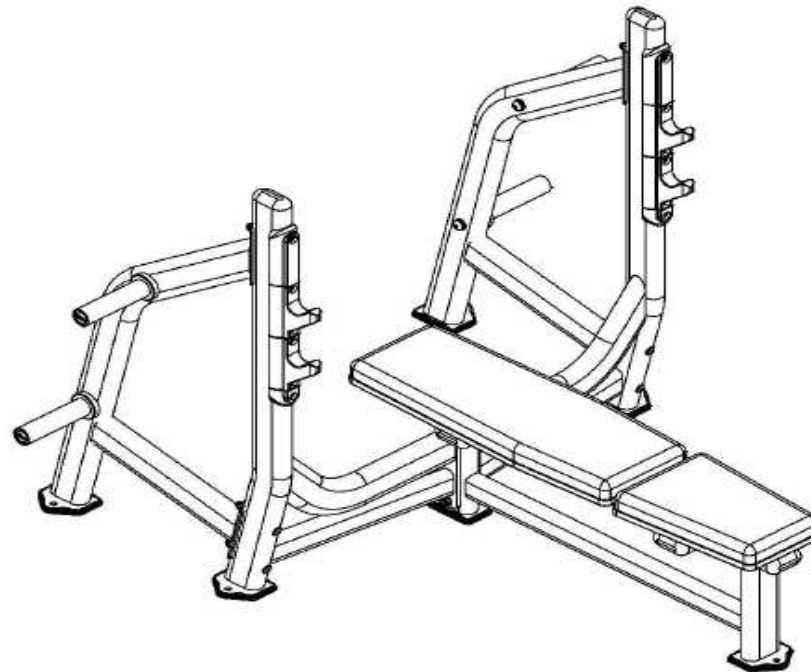

Инструкция

Скамья для жима Realleader FW-1001

Полезные ссылки:

[Скамья для жима Realleader FW-1001 - смотреть на сайте](#)

Скамья для жима Realleader FW-1001

Инструкция по сборке

FW-1001

OLYMPIC FLAT BENCH

INSTALLATION

INSTRUCTION

NO.	CODE	NAME	QUANTITY
1	R04-8287	STAND (RIGHT)	1
2	R04-8288	STAND (LEFT)	1
3	R04-8290	SEAT FRAME	1
4	M12 anti-loose nut	M12 anti-loose nut	2
5	M12 flat washer	M12 flat washer	4
6	M12X85	cup head M12X85	2

NO.	CODE	NAME	QUANTITY
1	FW-1001 STEP-1	FW-1001STEP-1	1
2	R04-6034	Sub-frame (left)	1
3	R04-8291	Sub-frame (right)	1
4	M12X125	cup head M12X125	6
5	M12 anti-loose nut	M12 anti-loose nut	6
6	M12 flat washer	M12 flat washer	12

NO.	CODE	NAME	QUANTITY
1	FW-1001 STEP-2	FW-1001 STEP-2	1
2	M16 flat washer	M16 flat washer	4
3	M16 spring washer	M16 spring washer	4
4	M16X80	cup head M16X80	4
5	R06-1186	Bar Ring	4
6	R03-1043	200 Bar set	4
7	R06-1046	50X100 square pad	6
8	M10X80	cup head M10X80	5
9	R21-1004	Lable	4
10	R20-1072	Cushion (short)	1
11	R20-1048	Cushion (long)	1
12	M10 flat washer	M10 flat washer	5