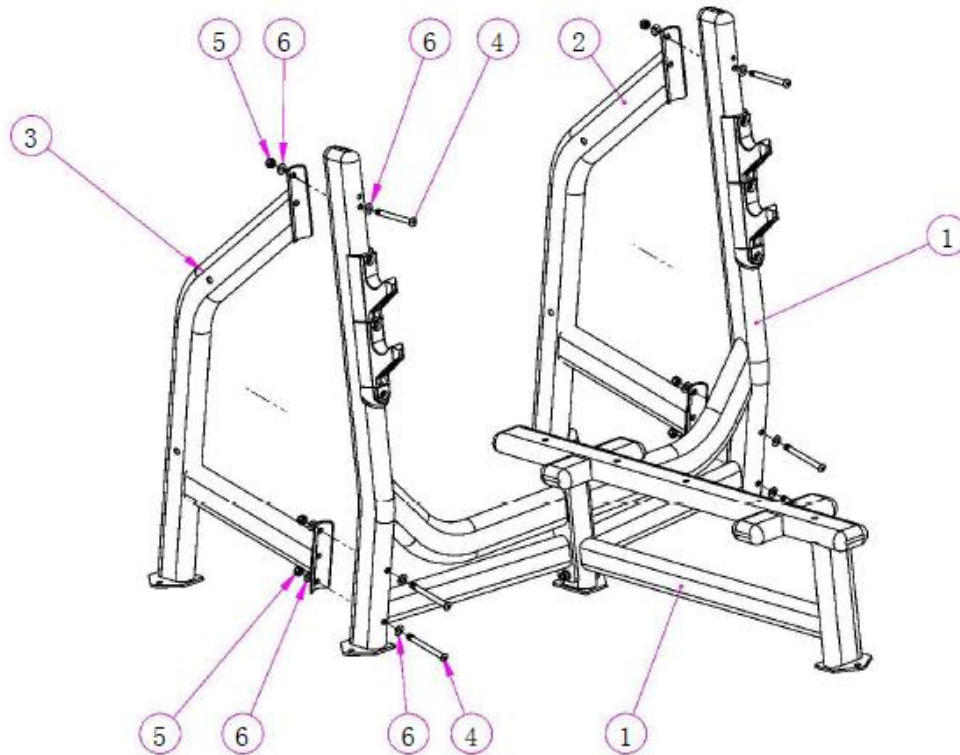

INSTALLATION

INSTRUCTION

NO.	CODE	NAME	QUANTITY
1	R04-8287	STAND (RIGHT)	1
2	R04-8288	STAND (LEFT)	1
3	R04-8290	SEAT FRAME	1
4	M12 anti-loose nut	M12 anti-loose nut	2
5	M12 flat washer	M12 flat washer	4
6	M12X85	cup head M12X85	2

NO.	CODE	NAME	QUANTITY
1	FW-1001 STEP-1	FW-1001STEP-1	1
2	R04-6034	Sub-frame (left)	1
3	R04-8291	Sub-frame (right)	1
4	M12X125	cup head M12X125	6
5	M12 anti-loose nut	M12 anti-loose nut	6
6	M12 flat washer	M12 flat washer	12

NO.	CODE	NAME	QUANTITY
1	FW-1001 STEP-2	FW-1001 STEP-2	1
2	M16 flat washer	M16 flat washer	4
3	M16 spring washer	M16 spring washer	4
4	M16X80	cup head M16X80	4
5	R06-1186	Bar Ring	4
6	R03-1043	200 Bar set	4
7	R06-1046	50X100 square pad	6
8	M10X80	cup head M10X80	5
9	R21-1004	Lable	4
10	R20-1072	Cushion (short)	1
11	R20-1048	Cushion (long)	1
12	M10 flat washer	M10 flat washer	5