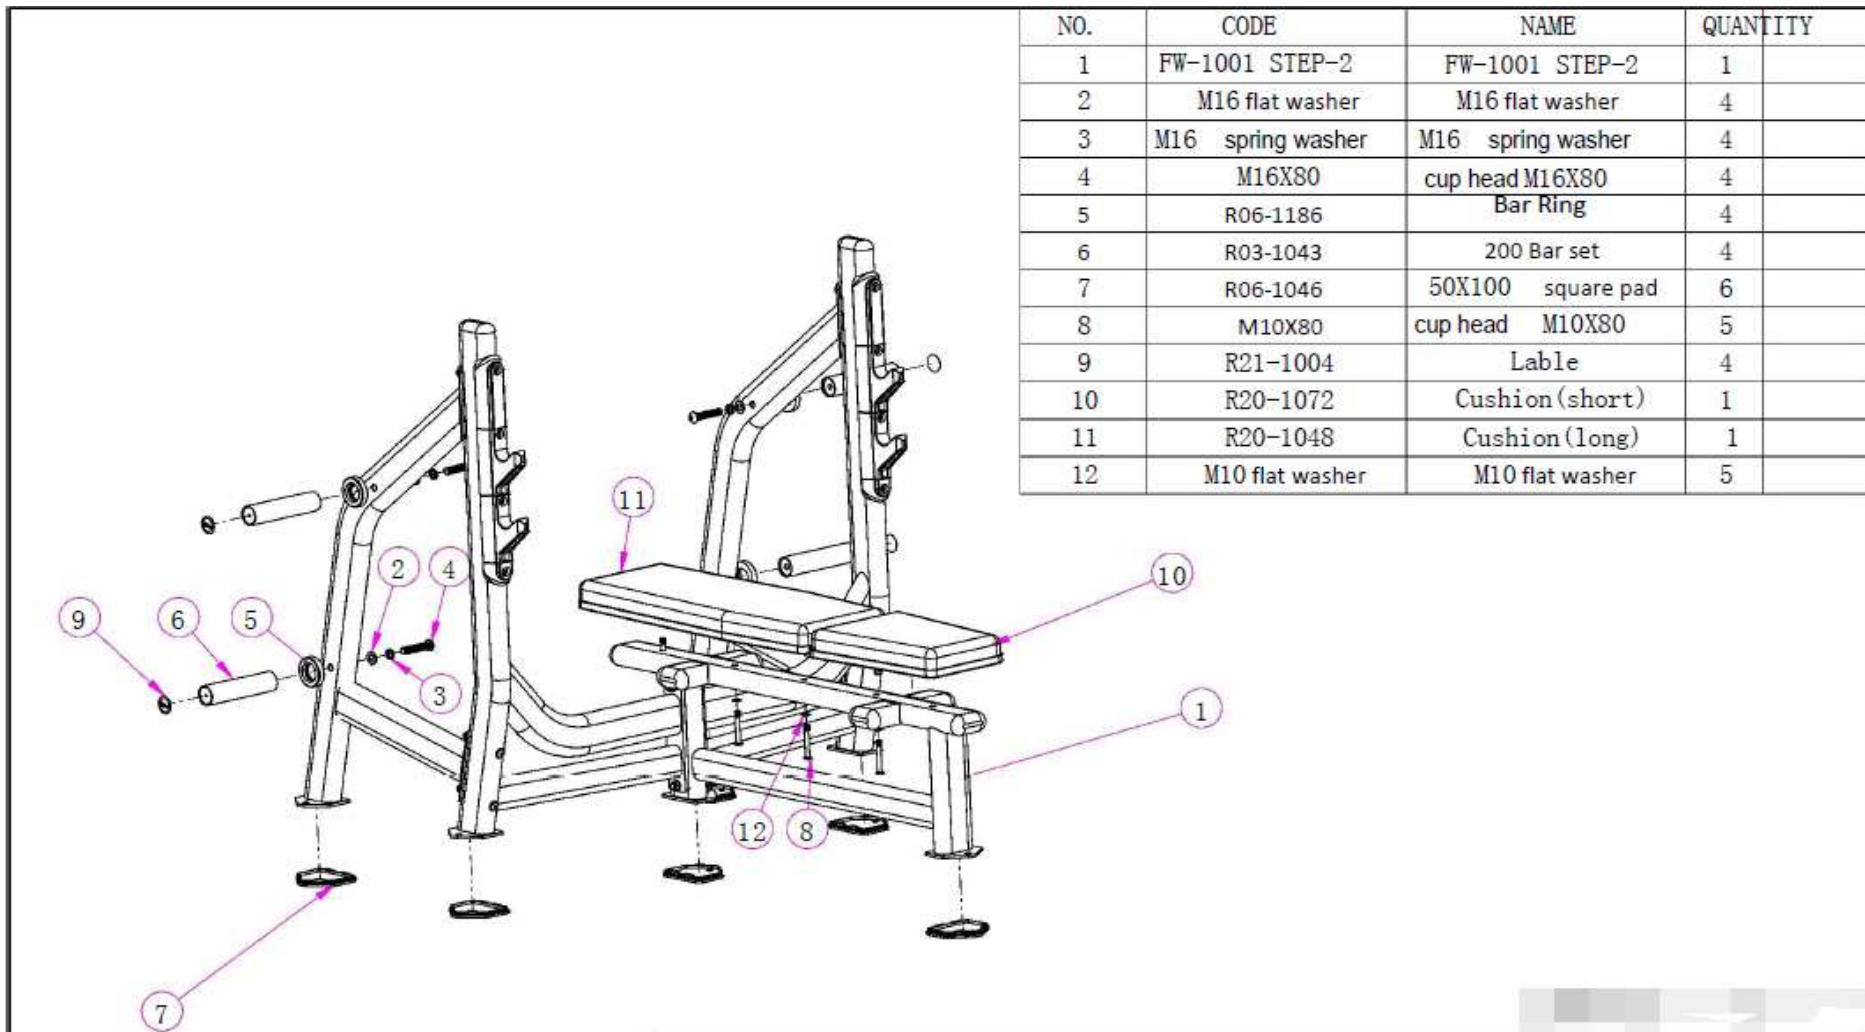

INSTALLATION

INSTRUCTION

NO.	CODE	NAME	QUANTITY
1	R04-8287	STAND (RIGHT)	1
2	R04-8288	STAND (LEFT)	1
3	R04-8290	SEAT FRAME	1
4	M12 anti-loose nut	M12 anti-loose nut	2
5	M12 flat washer	M12 flat washer	4
6	M12X85	cup head M12X85	2

NO.	CODE	NAME	QUANTITY
1	FW-1001 STEP-1	FW-1001STEP-1	1
2	R04-6034	Sub-frame (left)	1
3	R04-8291	Sub-frame (right)	1
4	M12X125	cup head M12X125	6
5	M12 anti-loose nut	M12 anti-loose nut	6
6	M12 flat washer	M12 flat washer	12

NO.	CODE	NAME	QUANTITY
1	FW-1001 STEP-2	FW-1001 STEP-2	1
2	M16 flat washer	M16 flat washer	4
3	M16 spring washer	M16 spring washer	4
4	M16X80	cup head M16X80	4
5	R06-1186	Bar Ring	4
6	R03-1043	200 Bar set	4
7	R06-1046	50X100 square pad	6
8	M10X80	cup head M10X80	5
9	R21-1004	Lable	4
10	R20-1072	Cushion (short)	1
11	R20-1048	Cushion (long)	1
12	M10 flat washer	M10 flat washer	5