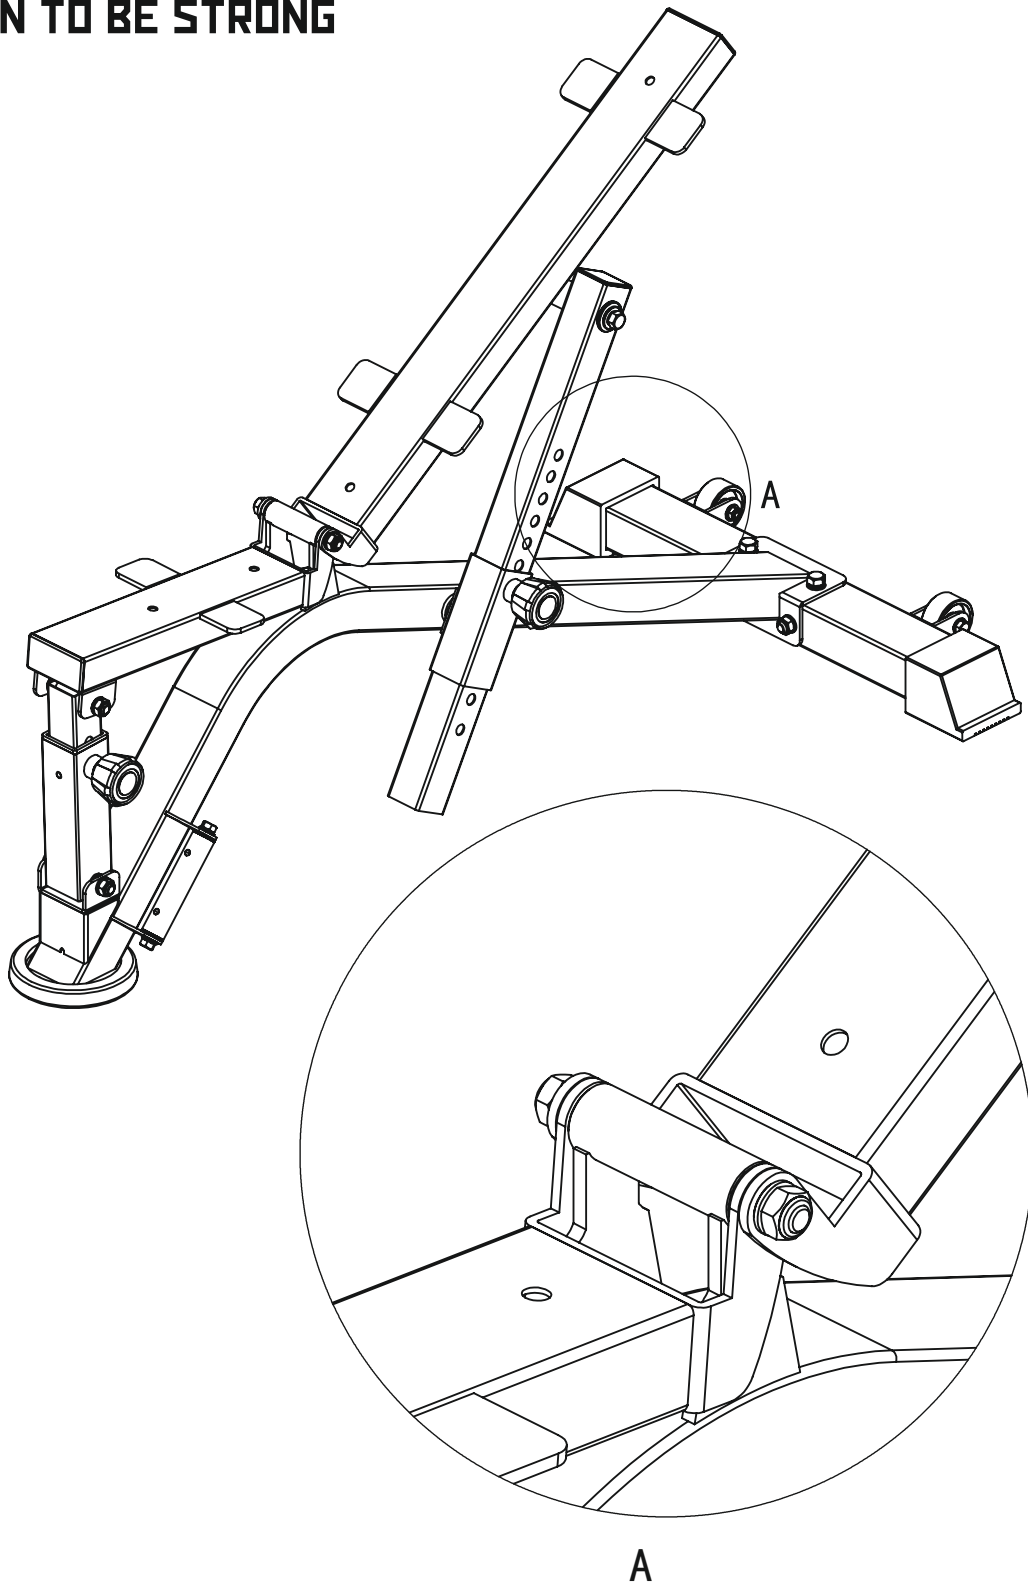

No.	Description	Note	Qty.
15	back pad tube		1
7	spring washer	Φ10	1
8	big washer	Φ	1
10	hexagon bolt	M10x20	1
21	back pad adjuster		1

No.	Description	Note	Qty.
16	shaft		1
3	washer	Φ10	2
4	lock nut	M10	2

No.	Description	Note	Qty.
17	hexagon bolt	M8x55	4
18	washer	Φ8	4
19	back pad		1
20	seat pad		1