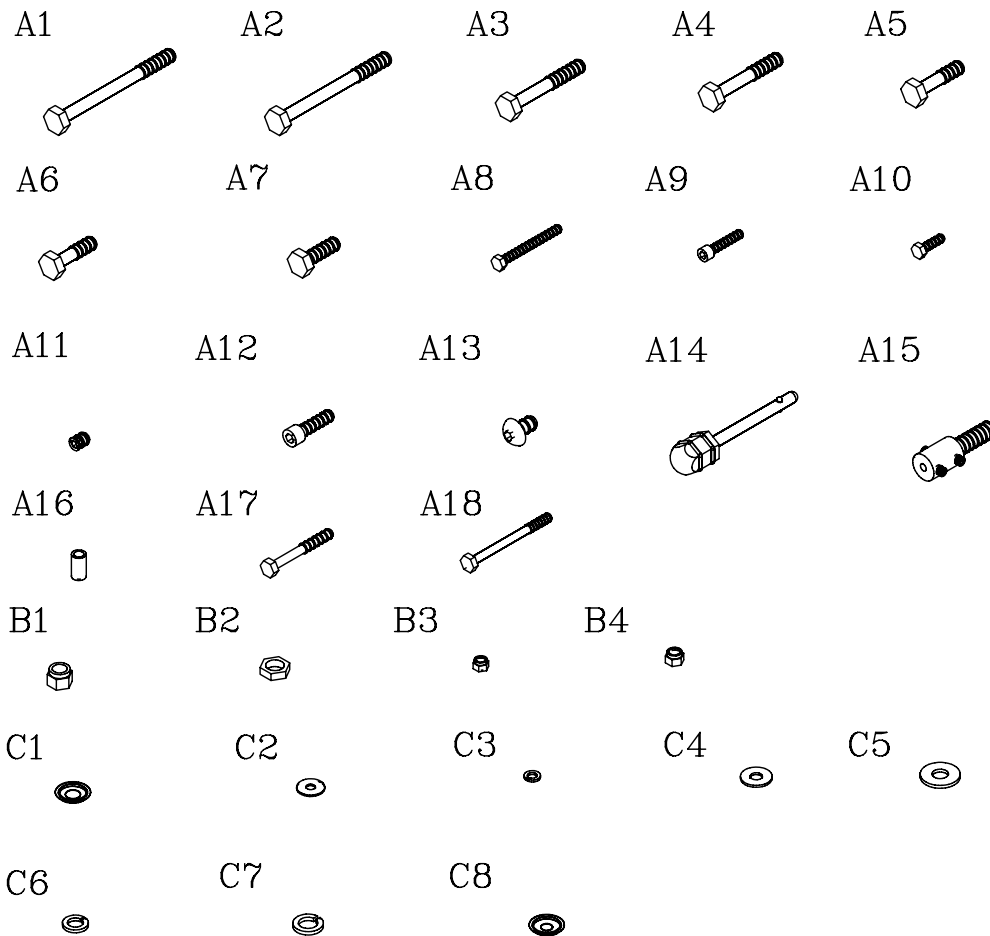

Qty.
A1. 1/2"X5 1/4" HEX HEAD BOLT -----	[2PCS]
A2. 1/2"X5" HEX HEAD BOLT -----	[8PCS]
A3. 1/2"X3 1/4" HEX HEAD BOLT -----	[8PCS]
A4. 1/2"X3" HEX HEAD BOLT-----	[1PCS]
A5. 1/2"X2" HEX HEAD BOLT-----	[2PCS]
A6. 1/2"X1 3/4" HEX HEAD BOLT -----	[2PCS]
A7. 1/2"X1 1/2" HEX HEAD BOLT-----	[4PCS]
A8. 5/16"X2 3/4" HEX HEAD BOLT-----	[4PCS]
A9. 5/16"X1 1/2" ROUND BOLT-----	[1PCS]
A10. 5/16"X1" HEX HEAD BOLT-----	[12PCS]
A11. 5/16"X3/8" SET SCREW -----	[3PCS]
A12. 7/16"X1 1/2" ROUND BOLT -----	[1PCS]
A13. M10X16L HEX HEAD BOLT-----	[3PCS]
A14. 10LB BALL PIN -----	[1PCS]
A15. 5/8"X1 3/4" ROUND BOLT -----	[1PCS]
A16. 1/2"X22L SLEEVE -----	[1PCS]
A17. 3/8"X2 3/4" HEX HEAD BOLT-----	[1PCS]
A18. 1/2"X5 1/2" HEX HEAD BOLT-----	[8PCS]
B1. 1/2" NYLON LOCK NUT-----	[25PCS]
B2. 5/8" LOCK NUT -----	[1PCS]
B3. 5/16" NYLON LOCK NUT -----	[1PCS]
B4. 3/8" NYLON LOCK NUT -----	[1PCS]
C1. 1/2" ROUND END CAP WASHER -----	[56PCS]
C2. 5/16" (I.D)WASHER -----	[16PCS]
C3. 5/16" SPRING WASHER -----	[16PCS]
C4. M10 (I.D)WASHER -----	[3PCS]

C5. 1/2" (I.D)WASHER -----	[7PCS]
C6. 1/2" SPRING WASHER -----	[2PCS]
C7. 5/8" SPRING WASHER-----	[1PCS]
C8. 3/8" ROUND END CAP WASHER-----	[2PCS]