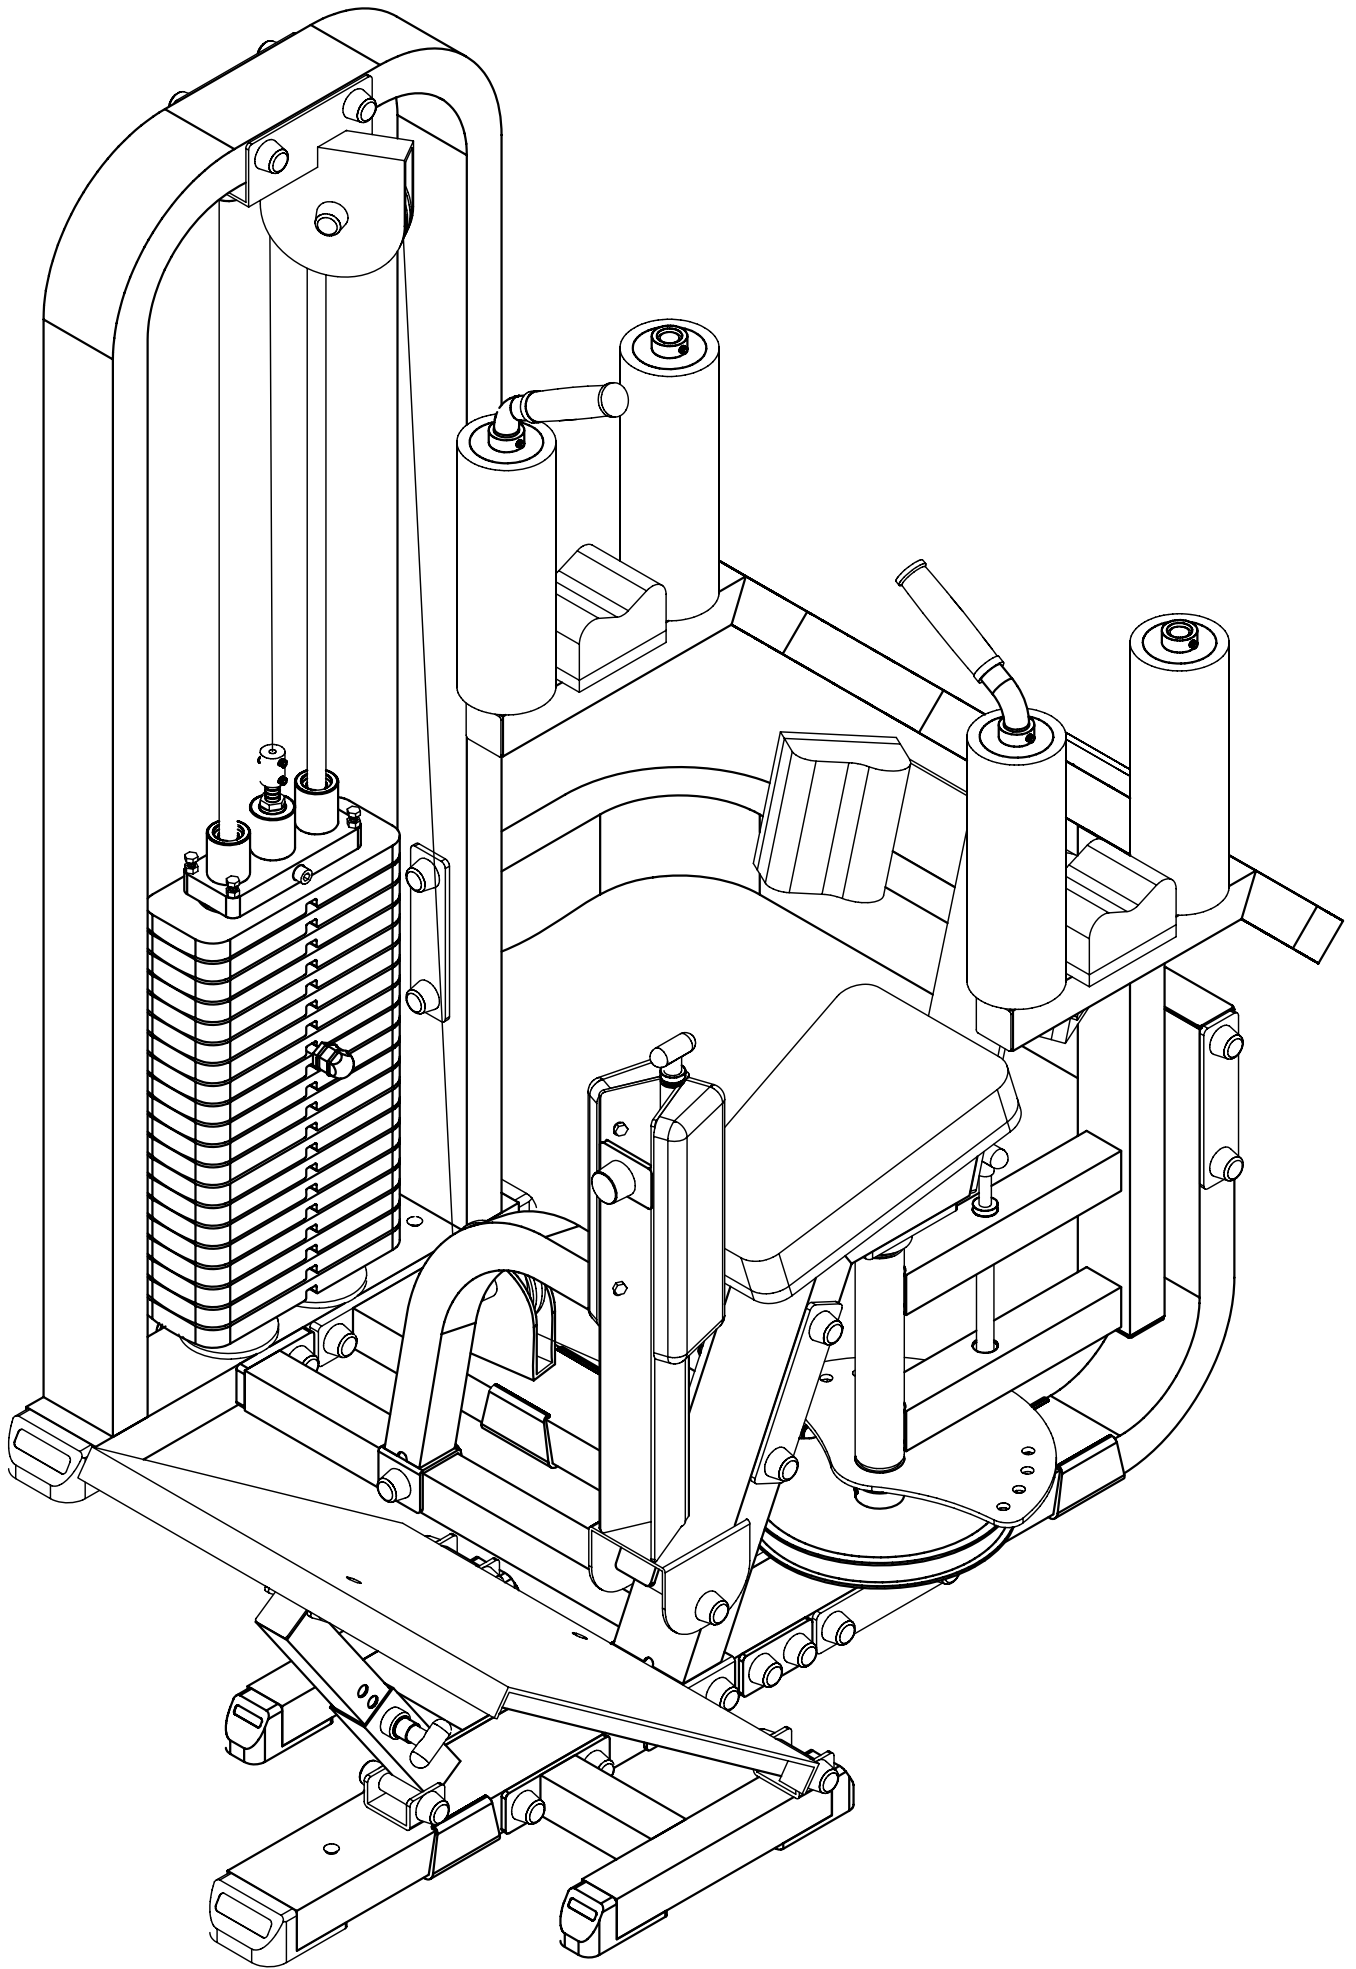

VERSION 0512

	Qty.
A1. 1/2"X5 1/4" HEX HEAD BOLT -----	[2PCS]
A2. 1/2"X5" HEX HEAD BOLT -----	[8PCS]
A3. 1/2"X3 1/4" HEX HEAD BOLT -----	[8PCS]
A4. 1/2"X3" HEX HEAD BOLT-----	[1PCS]
A5. 1/2"X2" HEX HEAD BOLT-----	[2PCS]
A6. 1/2"X1 3/4" HEX HEAD BOLT -----	[2PCS]
A7. 1/2"X1 1/2" HEX HEAD BOLT-----	[4PCS]
A8. 5/16"X2 3/4" HEX HEAD BOLT-----	[4PCS]
A9. 5/16"X1 1/2" ROUND BOLT-----	[1PCS]
A10. 5/16"X1" HEX HEAD BOLT-----	[12PCS]
A11. 5/16"X3/8" SET SCREW -----	[3PCS]
A12. 7/16"X1 1/2" ROUND BOLT -----	[1PCS]
A13. M10X16L HEX HEAD BOLT-----	[3PCS]
A14. 10LB BALL PIN -----	[1PCS]
A15. 5/8"X1 3/4" ROUND BOLT -----	[1PCS]
A16. 1/2"X22L SLEEVE -----	[1PCS]
A17. 3/8"X2 3/4" HEX HEAD BOLT-----	[1PCS]
A18. 1/2"X5 1/2" HEX HEAD BOLT-----	[8PCS]
B1. 1/2" NYLON LOCK NUT-----	[25PCS]
B2. 5/8" LOCK NUT -----	[1PCS]
B3. 5/16" NYLON LOCK NUT -----	[1PCS]
B4. 3/8" NYLON LOCK NUT -----	[1PCS]
C1. 1/2" ROUND END CAP WASHER -----	[56PCS]
C2. 5/16" (I.D)WASHER -----	[16PCS]
C3. 5/16" SPRING WASHER -----	[16PCS]
C4. M10 (I.D)WASHER -----	[3PCS]