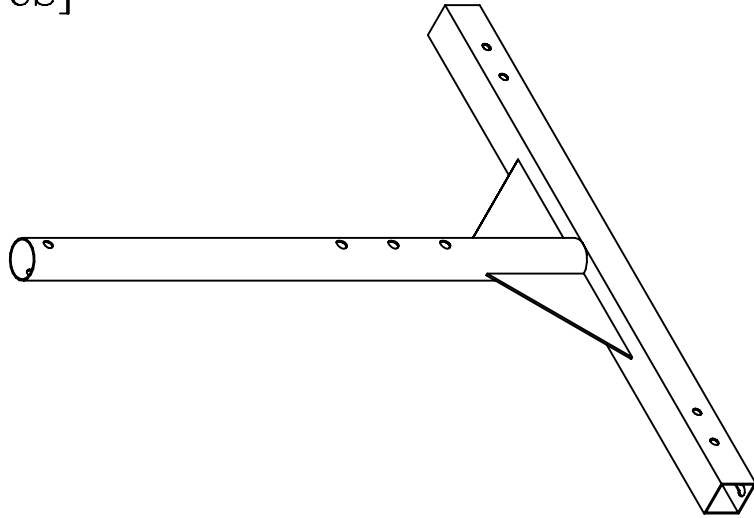

PVLP-156 PARTS ILLUSTRATION SHEET

A [2PCS]